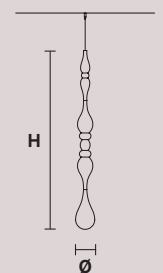

H 85 cm / 33.49"
Ø 9 cm / 3.54"

Nessuna luce / No light

DROPOP LED B70 

H 70 cm / 27.55"
Ø 9 cm / 3.54"

Nessuna luce / No light

DROPOP LED B50 

H 50 cm / 19.68"
Ø 9 cm / 3.54"

Nessuna luce / No light