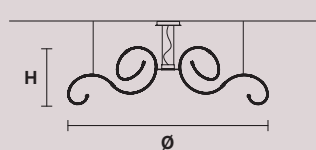

RAQAM A

CE

H 55 cm / 21.65"
Ø 266 cm / 104.72"

LED x 128 W CRI>80
3000 K - 13600 lm
Dimmable: PUSH+DMX
on request