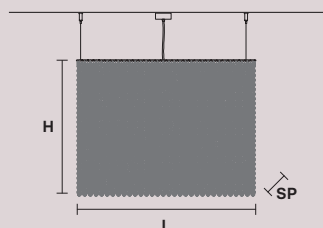

 12×E14×40 W
 USA 12×E12×40 W
 (not included)

CUBO S/LONG/N 

RECTANGULAR

H 40 cm / 15.74"
 SP 25 cm / 9.84"
 L 75 cm / 29.52"

 16×E14×40 W
 USA 16×E12×40 W
 (not included)

CUBO S/LONG/O 

RECTANGULAR

H 60 cm / 23.62"
 SP 25 cm / 9.84"
 L 75 cm / 29.52"