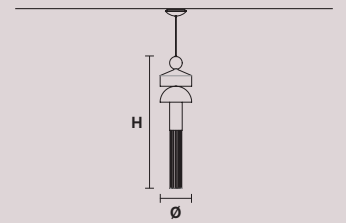

NAPPE XL1 CE

H 125 cm / 49.21"
Ø 30 cm / 11.81"

UP 1 x LED 12W
3000K 1920 lm
DOWN 1 x LED 8.5W
3000K 1360 lm
Dimmable: 1-10V + PUSH + DALI