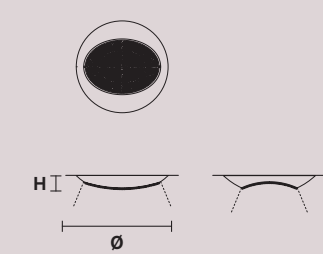

H 15 cm / 5.90"
Ø 90 cm / 35.43"

DOWN LED x 50 W CRI>80
3000 K - 8060 lm
Dimmable: DALI + PUSH

BLINK LED PL6 60 CE

H 14 cm / 5.51"
Ø 60 cm / 23.62"

DOWN LED x 38 W CRI>80
3000 K - 6048 lm
Dimmable: 1-10V + DALI + PUSH