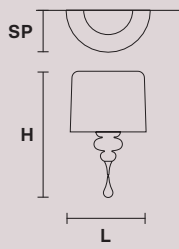

EVA A3

H 70 cm / 27.60"
L 40 cm / 15.80"
SP 20 cm / 7.90"

3×E27×100 W max
USA 3×E26×60 W max
(not included)

Aluminum lampshades included