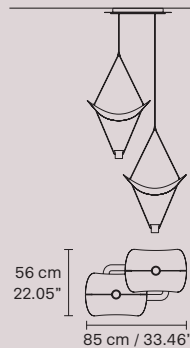

VOLLEE 2G RC

LED x 12 W CRI>80
3000 K - 1942lm
Dimmable: 1-10V + PUSH