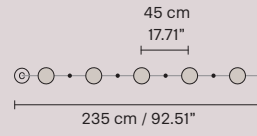

NAPPE

**SUGGESTED
COMPOSITIONS**

NAPPE C3

NAPPE C5