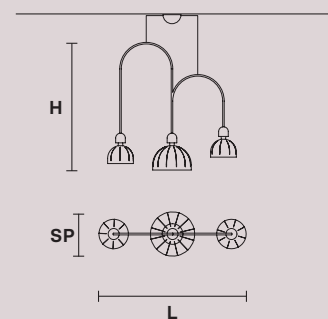

CUPOLE BIL 3

H 100 cm / 39.37"
L 100 cm / 39.37"
SP 30 cm / 11.81"

DOWN LED x 18 W CRI>80
3000 K - 2700 lm
Dimmable: PUSH + 1-10V