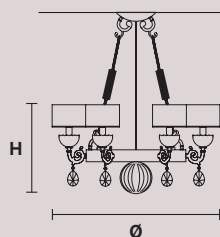

NUARÉ 6

H 50 cm / 19.69"
Ø 85 cm / 33.46"

6×E14×40 W max
 1×G9×28 W max
USA 6×E12×40 W max
(not included)

Paralumi/shade SAT/17/SN

NUARÉ 1

H 105 cm / 41.33"
Ø 17 cm / 6.69"

1×E14×40 W max
USA 1×E12×40 W max
(not included)

Paralumi/shade SAT/17/SN