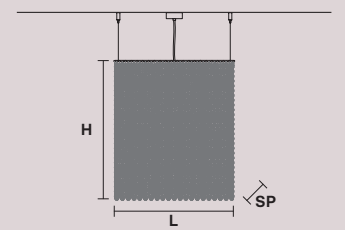

 4×E14×40 W
USA 4×E12×40 W
(not included)

CUBO S/LONG/B  

RECTANGULAR

H 40 cm / 15.74"
SP 12.5 cm / 4.92"
L 50 cm / 19.68"

 7×E14×40 W
USA 7×E12×40 W
(not included)

CUBO S/LONG/C  

RECTANGULAR

H 60 cm / 23.62"
SP 12.5 cm / 4.92"
L 50 cm / 19.68"