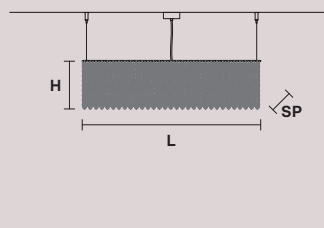

 14×E14×40 W
USA 14×E12×40 W
(not included)

CUBO S/LONG/L 

RECTANGULAR

H 60 cm / 23.62"
 SP 25 cm / 9.84"
 L 50 cm / 19.68"

 14×E14×40 W
 USA 14×E12×40 W
 (not included)

CUBO S/LONG/M 

RECTANGULAR

H 20 cm / 7.87"
 SP 25 cm / 9.84"
 L 75 cm / 29.52"