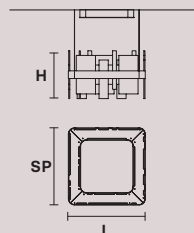

HONICÉ S50 CE

H 33 cm / 12.99"
L 50 cm / 19.68"
SP 50 cm / 19.68"

UP LED x 15.21W CRI>80
3000K-2704 lm
DOWN LED x 32.76 W CRI>80
3000K-5824 lm
Dimmable: 0-10V