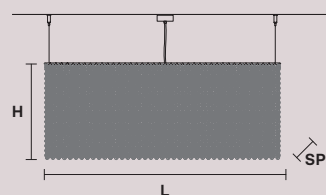

CUBO S/LONG/H

RECTANGULAR

H 40 cm / 15.74"
SP 12.5 cm / 4.92"
L 100 cm / 39.37"

11×E14×40 W
USA 11×E12×40 W
(not included)