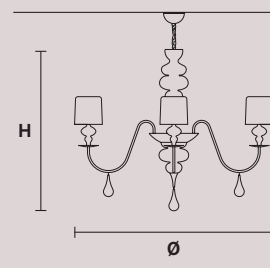

EVA S20+10

H 200 cm / 78.80"
Ø 280 cm / 110.50"

30×E27×60 W max
USA 30×E26×60 W max
(not included)

Aluminum lampshades included

EVA S10

H 75 cm / 29.60"
Ø 110 cm / 43.40"

10×E14×60 W max
USA 10×E12×40 W max
(not included)