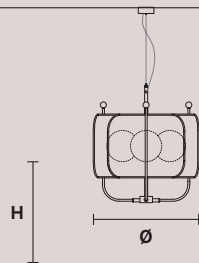

PAPILIO S3 P

H 76 cm / 29.92"
Ø 68 cm / 26.77"

☉ 3×E14×40 W
USA 3×E12×40 W max
(not included)