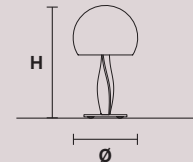

BUSTIER TL2

H 55 cm / 21.65"
Ø 30 cm / 11.81"

2×E14×40 W max
USA 2×E12×40 W max
(not included)