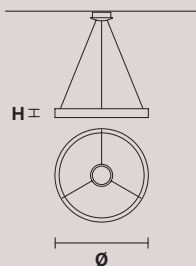

LIBE ROUND S115

H 8.5 cm / 3.34"
Ø 115 cm / 45.27"

LED x 130,65 W CRI>90
3000 K - 10425 lm
Dimmable: 1-10V