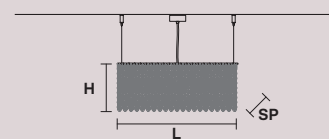

CUBO S/LONG/J

RECTANGULAR

H 20 cm / 7.87"
SP 25 cm / 9.84"
L 50 cm / 19.68"

8×E14×40 W
USA 8×E12×40 W
(not included)