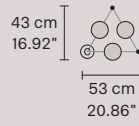

NAPPE

**SUGGESTED
COMPOSITIONS**

NAPPE C3

NAPPE C5