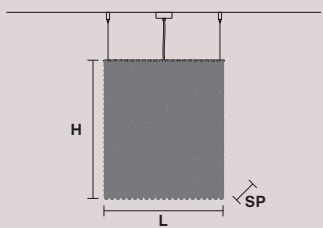

CUBO S/LONG/L

RECTANGULAR

H 60 cm / 23.62"
SP 25 cm / 9.84"
L 50 cm / 19.68"

14×E14×40 W
USA 14×E12×40 W
(not included)