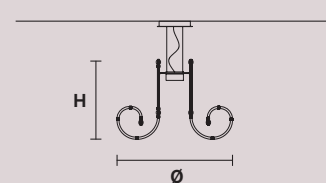

G14 Burnished brass
Transparent Glass

RAQAM A

CE

H 55 cm / 21.65"
Ø 266 cm / 104.72"

LED x 128 W CRI>80
3000 K - 13600 lm
Dimmable: PUSH+DMX
on request

RAQAM C

CE

H 70 cm / 27.55"
Ø 100 cm / 39.37"