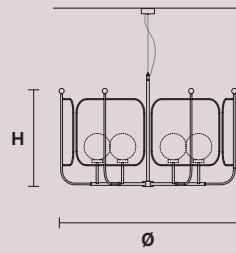

V64 Verde Bosco
Forest green

V33 Rosso Vinaccia
Burgundy

PAPILIO S5

H 86 cm / 33.85"
Ø 107 cm / 42.12"

☉ 5×E14×40 W
USA 5×E12×40 W max
(not included)

PAPILIO S6

H 86 cm / 40.16"
Ø 135 cm / 43.30"

☉ 6×E14×40 W
USA 6×E12×40 W max
(not included)