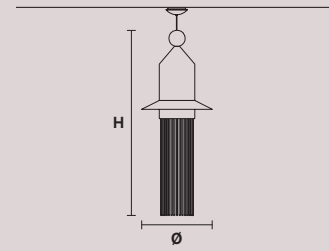

H 34 cm / 13.38"
Ø 7.5 cm / 2.95"

1 x LED COB 5W
3000K - 750 lm
Not dimmable

NAPPE N1

CE

H 36 cm / 14.17"
Ø 15 cm / 5.90"

1 x LED COB 5W
3000K - 750 lm
Not dimmable

NAPPE N2

CE