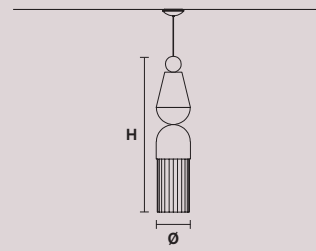

NAPPE N7

CE

H 34 cm / 13.38"
Ø 7.5 cm / 2.95"

1 x LED COB 5W
3000K - 750 lm
Not dimmable