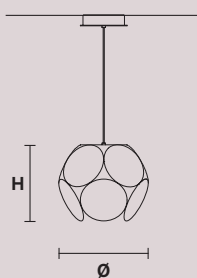

TIMEO S1 35

CE

H 30 cm / 11.81"
Ø 35 cm / 13.77"

LED x 10 W CRI>80
3000 K - 1600 lm
Dimmable: 1-10 V + PUSH