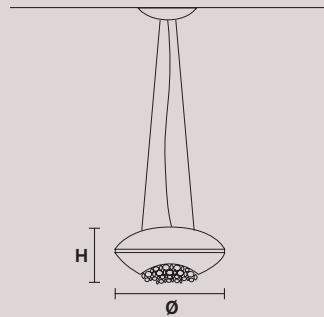

BLINK S 60 CE

H 30 cm / 11.81"
Ø 60 cm / 23.62"

DOWN LED x 38 W CRI>80
3000 K - 6048 lm
Dimmable: 1-10V + DALI + PUSH