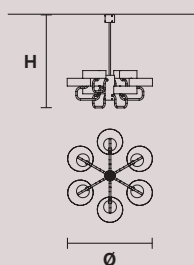

SOUND S6 CE

H 102 cm / 40.16" (with ROD B)*
Ø 110 cm / 43.30"

6×G9×40 W max

UP LED x 16,8 W CRI>80
3000 K - 2688 lm

DOWN LED x 16,8 W CRI>80
3000 K - 2688 lm

Dimmable: DALI + 1-10V + PUSH