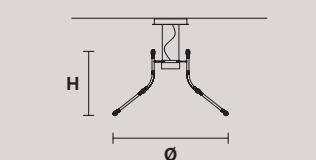

RAQAM G

CE

H 55 cm / 21.65"
Ø 100 cm / 39.37"

LED x 96 W CRI>80
3000 K - 10200 lm
Dimmable: PUSH+DMX
on request