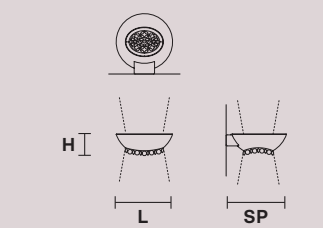

BLINK LED A1 G CE

H 8 cm / 3.14"
L 24 cm / 9.44"
SP 26 cm / 10.23"

UP LED x 4 W CRI>80
3000 K - 640 lm
DOWN LED x 4 W CRI>80
3000 K - 640 lm
Dimmable: 1-10V + PUSH