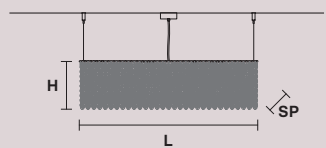

CUBO S/LONG/D

RECTANGULAR

H 20 cm / 7.87"
SP 12.5 cm / 4.92"
L 75 cm / 29.52"

6×E14×40 W
USA 6×E12×40 W
(not included)