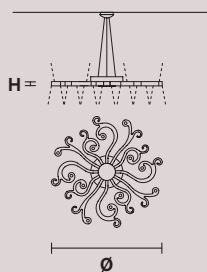

VIRGO S100

H 9 cm / 3.54"
Ø 105 cm / 41.33"

UP LED x 45.1W CRI>80
3000 K 3000 lm
DOWN LED x 22.8W CRI>80
3000 K - 4236 lm
Dimmable: ONLY DOWN
1-10V + PUSH