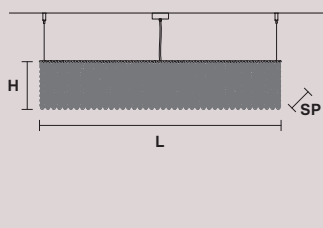

CUBO S/LONG/P

RECTANGULAR

H 20 cm / 7.87"
SP 25 cm / 9.84"
L 100 cm / 39.37"

12×E14×40 W
USA 12×E12×40 W
(not included)