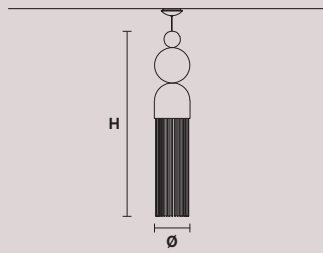

NAPPE N9 CE

H 39 cm / 15.35"
Ø 7.5 cm / 2.95"

1 x LED COB 5W
3000K - 750 lm
Not dimmable

NAPPE APP N4 CE

H 40 cm / 15.74"
L 7.5 cm / 2.95"
SP 14 cm / 5.51"

1 x LED COB 5W
3000K - 750 lm
Not dimmable

NAPPE APP N2 CE

H 42 cm / 16.53"
L 15 cm / 5.90"
SP 18 cm / 13.77"

1 x LED COB 5W
3000K - 750 lm
Not dimmable