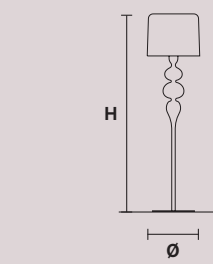

Aluminum lampshades included

EVA S3+1

H 75 cm / 29.60"
Ø 50 cm / 19.70"

3×E27×100 W max
1×R7S×150 W max
USA 3×E26×60 W max
1×E12×40 W max
(not included)

Aluminum lampshades included

EVA STL3+1

H 190 cm / 74.90"
Ø 50 cm / 19.70"