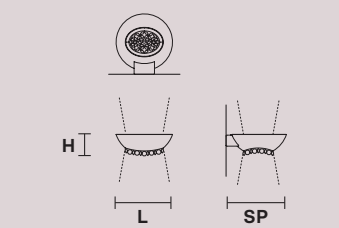

BLINK LED PL4 42 CE

H 12 cm / 4.72"
Ø 42 cm / 16.53"

DOWN LED x 23.2 W CRI>80
3000 K - 3696 lm
Dimmable: 1-10V + DALI + PUSH

BLINK LED A1 G CE

H 8 cm / 3.14"
L 24 cm / 9.44"
SP 26 cm / 10.23"

UP LED x 4 W CRI>80
3000 K - 640 lm
DOWN LED x 4 W CRI>80
3000 K - 640 lm
Dimmable: 1-10V + PUSH

BLINK LED A1 P CE

H 7 cm / 2.75"
L 18 cm / 7.08"
SP 19 cm / 7.48"

UP LED x 3 W CRI>80
3000 K - 480 lm
DOWN LED x 3 W CRI>80
3000 K - 480 lm
Dimmable: 1-10V + PUSH

BLOB

Lampada con struttura in metallo verniciato. Illuminazione LED.