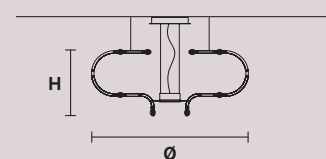

RAQAM F

CE

H 50 cm / 19.68"
Ø 120 cm / 47.24"

LED x 128 W CRI>80
3000 K - 13600 lm
Dimmable: PUSH+DMX
on request