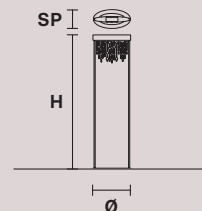

OLÁ PL4 OV 100 

H 26 cm / 10.23"
L 100 cm / 39.37"
SP 13 cm / 5.11"

 4×E14×60 W max
USA 4×E12×40 W max
(not included)

DOWN LED x 21,6 W CRI>80
 3000 K - 2314 lm
Dimmable: 1-10V + PUSH

OLÁ STL2 

H 180 cm / 70.90"
Ø 50 cm / 19.70"