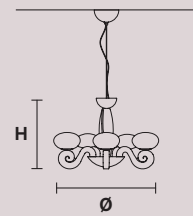

BUSTIER S5+5

H 65 cm / 25.59"
Ø 120 cm / 47.24"

10×G9×40 W max
USA 10×G9×40 W max
(not included)

BUSTIER S3+3

H 50 cm / 19.69"
Ø 85 cm / 33.46"

6×G9×40 W max
USA 6×G9×40 W max
(not included)

BUSTIER S5

H 35 cm / 13.77"
Ø 46 cm / 18.11"