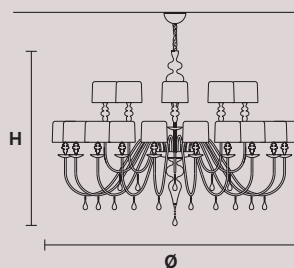

EVA S20+10

H 200 cm / 78.80"
Ø 280 cm / 110.50"

30×E27×60 W max
USA 30×E26×60 W max
(not included)

Aluminum lampshades included