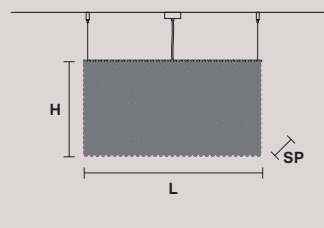

CUBO S/LONG/N

RECTANGULAR

H 40 cm / 15.74"
SP 25 cm / 9.84"
L 75 cm / 29.52"

16×E14×40 W
USA 16×E12×40 W
(not included)