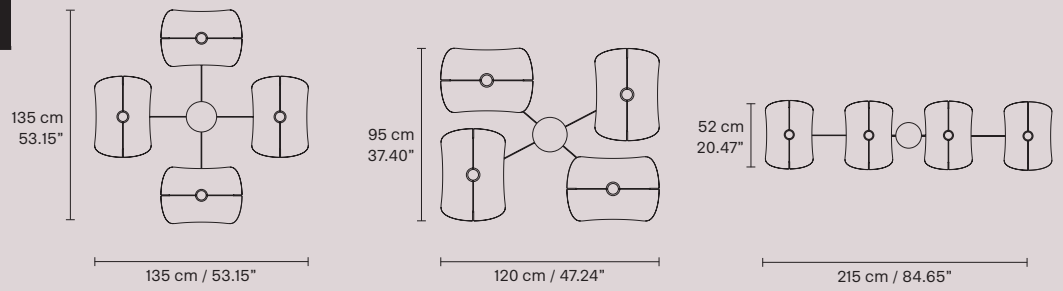

VOLLEE

**SUGGESTED
COMPOSITIONS**

VOLLEE C4 G

CE

VOLLEE C 2+2

CE