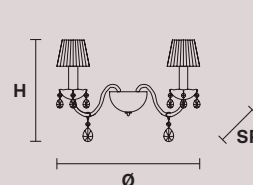

MILORD A2

H 40 cm / 15.60"
L 40 cm / 15.60"
SP 25 cm / 9.75"

⊖ 2×E14×40 W max*
USA 2×E12×40 W max*
(not included)

Paralumi/shades ORGANZA
INCLUSI/INCLUDED
* Candle shape necessary
for lampshades