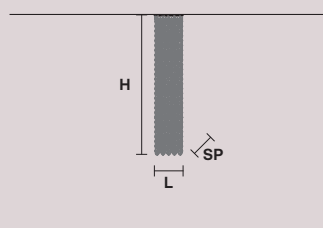

 1×E14×40 W
 USA 1×E12×40 W
 (not included)

CUBO PL/SQUARE/SMALL/40 

SQUARE

H 40 cm / 15.74"
 L 12.5 cm / 4.92"
 SP 12.5 cm / 4.92"

 1×E14×40 W
 USA 1×E12×40 W
 (not included)

CUBO PL/SQUARE/SMALL/60 

SQUARE