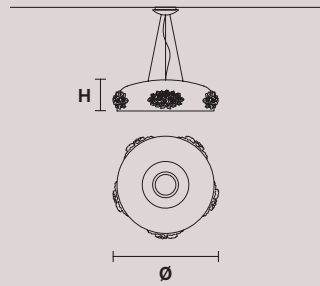

DAME S80

CE

H 26 cm / 10.23"
Ø 80 cm / 31.49"

LED x 27 W CRI>80
3000 K - 3720 lm
Dimmable: 1-10V + PUSH