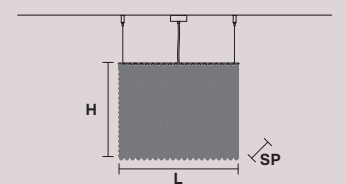

 13×E14×40 W
USA 13×E12×40 W
(not included)

CUBO S/LONG/J  

RECTANGULAR

H 20 cm / 7.87"
SP 25 cm / 9.84"
L 50 cm / 19.68"

 8×E14×40 W
USA 8×E12×40 W
(not included)

CUBO S/LONG/K  

RECTANGULAR

H 40 cm / 15.74"
SP 25 cm / 9.84"
L 50 cm / 19.68"