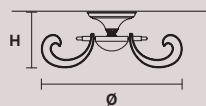

CRISTALIS PL24 

H 50 cm / 19.69"
Ø 110 cm / 43.31"

 24×G9×40 W
USA 24×G9×40 W
(not included)

CRISTALIS PL12 

H 40 cm / 15.75"
Ø 85 cm / 33.46"

 12×G9×40 W
USA 12×G9×40 W
(not included)

CRISTALIS A1  

H 45 cm / 17.72"
L 14 cm / 5.51"
SP 15 cm / 5.91"