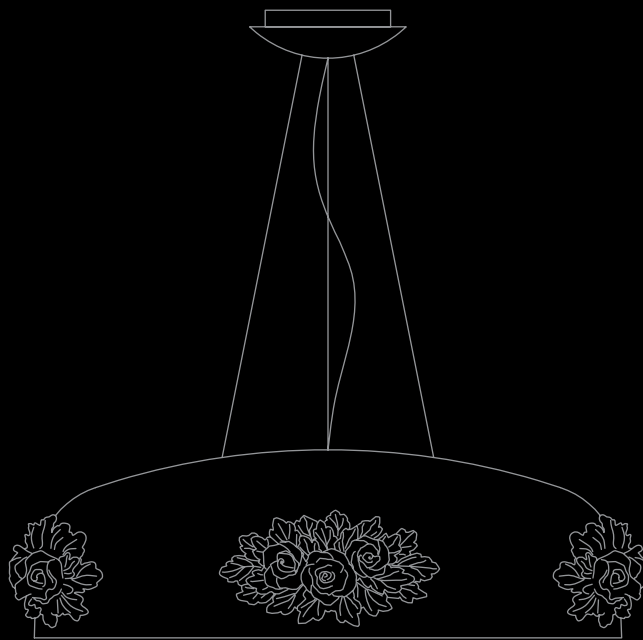

DAME

design by Manuel e Vanessa Vivian