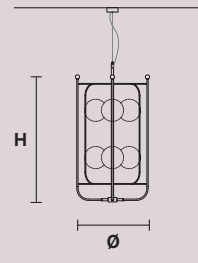

PAPILIO S3+3

H 126 cm / 49.60"
Ø 67 cm / 26.37"

☉ 6×E14×40 W
USA 6×E12×40 W max
(not included)