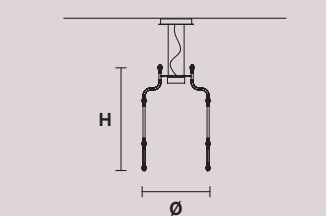

LED x 128 W CRI>80
3000 K - 13600 lm
Dimmable: PUSH+DMX
on request

RAQAM G

CE

H 55 cm / 21.65"
Ø 100 cm / 39.37"

LED x 96 W CRI>80
3000 K - 10200 lm
Dimmable: PUSH+DMX
on request

RAQAM H

CE

H 95 cm / 37.40"
Ø 60 cm / 23.62"