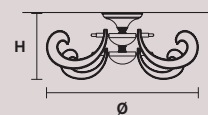

CRISTALIS PL24

H 50 cm / 19.69"
Ø 110 cm / 43.31"

24×G9×40 W
USA 24×G9×40 W
(not included)