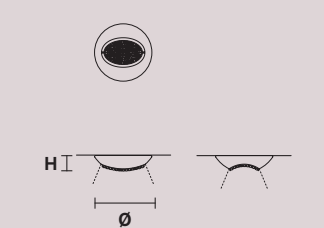

BLINK LED PL4 42 CE

H 12 cm / 4.72"
Ø 42 cm / 16.53"

DOWN LED x 23.2 W CRI>80
3000 K - 3696 lm
Dimmable: 1-10V + DALI + PUSH