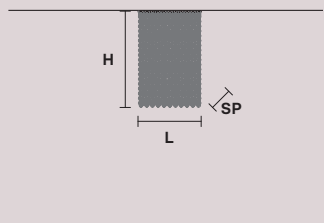

CUBO PL/SQUARE/MEDIUM/20  

SQUARE

H 20 cm / 7.87"
L 25 cm / 9.84"
SP 25 cm / 9.84"

 4×E14×40 W
USA 4×E12×40 W
(not included)

CUBO PL/SQUARE/MEDIUM/40  

SQUARE

H 40 cm / 15.74"
L 25 cm / 9.84"
SP 25 cm / 9.84"