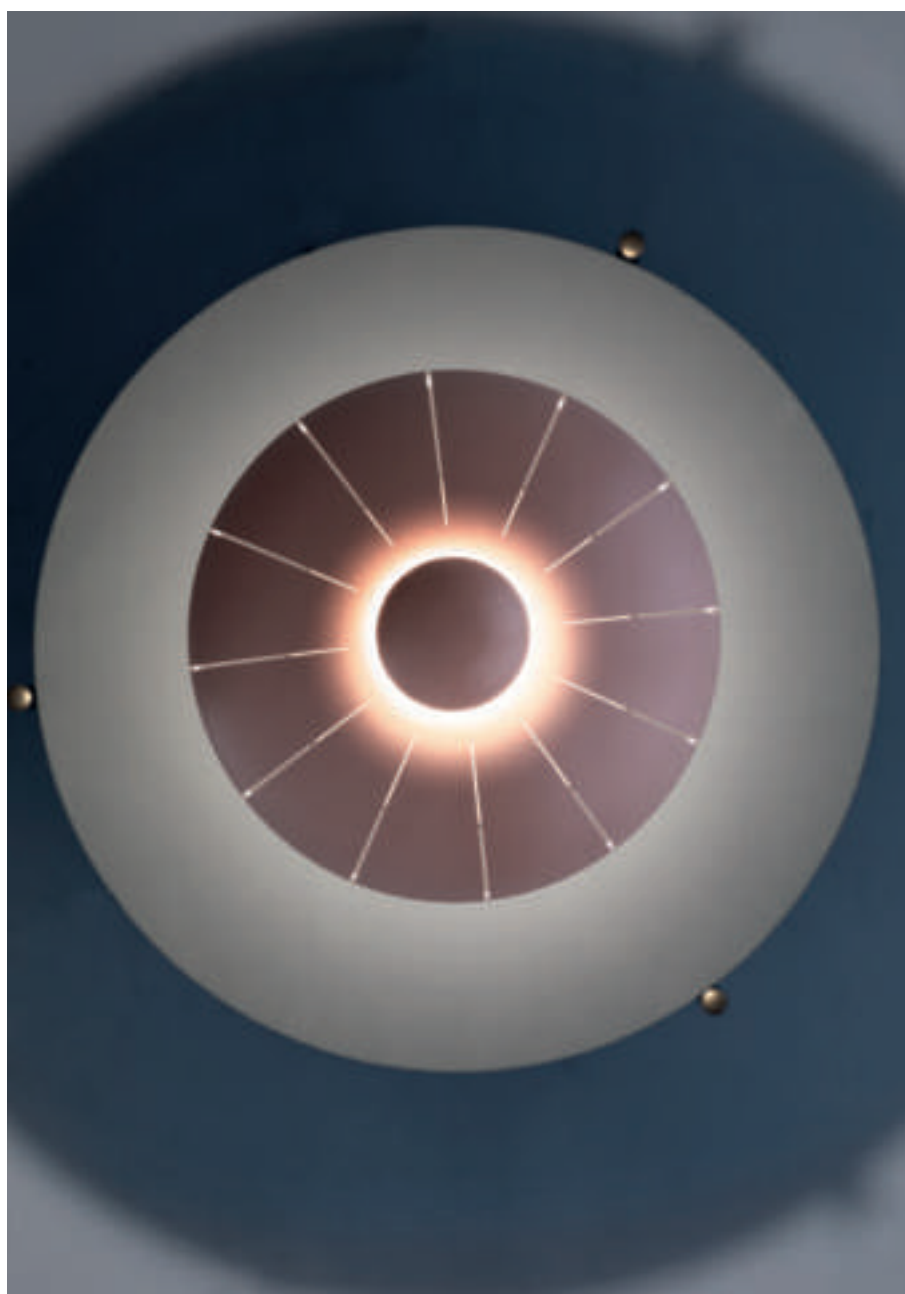

design by Marco Zito

Masiero Dimore

Cupole s1 80

Cupole

—34, 35

Cupole A

Cupole s1 30

Cupole TL