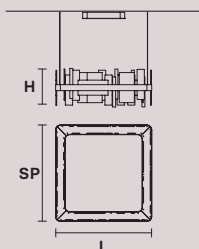

HONICÉ S80 CE

H 33 cm / 12.99"
L 80 cm / 31.49"
SP 80 cm / 31.49"

UP LED x 28.1W CRI>80
3000K-4992 lm
DOWN LED x 60.85 W CRI>80
3000K-10816 lm
Dimmable: 0-10V