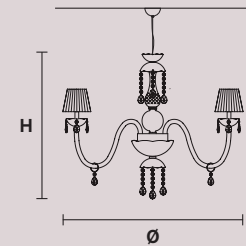

MILORD 8

H 65 cm / 23.35"
Ø 90 cm / 35.10"

⊖ 8×E14×40 W max*
USA 8×E12×40 W max*
(not included)

Paralumi/shades ORGANZA
INCLUSI/INCLUDED
* Candle shape necessary
for lampshades

MILORD 5

H 65 cm / 23.35"
Ø 60 cm / 23.40"