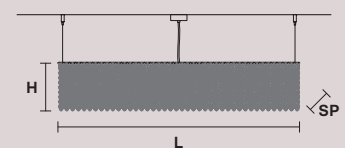

 11×E14×40 W
USA 11×E12×40 W
(not included)

CUBO S/LONG/F  

RECTANGULAR

H 60 cm / 23.62"
SP 12.5 cm / 4.92"
L 75 cm / 29.52"

 13×E14×40 W
USA 13×E12×40 W
(not included)

CUBO S/LONG/G  

RECTANGULAR

H 20 cm / 7.87"
SP 12.5 cm / 4.92"
L 100 cm / 39.37"