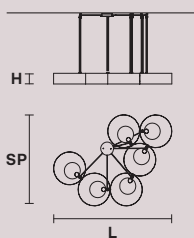

SOUND OR6 CE

H 11 cm / 4.33"
L 120 cm / 47.24"
SP 80 cm / 31.49"

6×G9×40 W max

UP LED x 16,8 W CRI>80
3000 K - 2688 lm

DOWN LED x 16,8 W CRI>80
3000 K - 2688 lm

Dimmable: DALI + 1-10V + PUSH