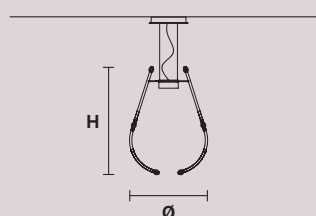

RAQAM E

CE

H 85 cm / 33.46"
Ø 65 cm / 25.59"

LED x 96 W CRI>80
3000 K - 10200 lm
Dimmable: PUSH+DMX
on request