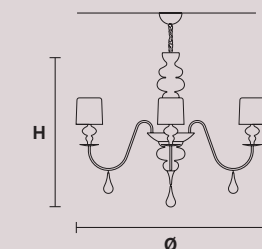

EVA S8

H 75 cm / 29.60"
Ø 90 cm / 35.50"

8×E14×60 W max
USA 8×E12×40 W max
(not included)

Aluminum lampshades included