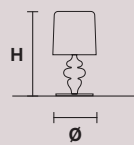

Aluminum lampshades included

EVA TL1 M

H 53 cm / 21.00"
Ø 30 cm / 11.90"

1×E27×100 W max
USA 1×E26×60 W max
(not included)

Aluminum lampshades included

EVA TL1 P

H 28 cm / 11.10"
Ø 14 cm / 5.60"

1×E14×60 W max
USA 1×E12×40 W max
(not included)