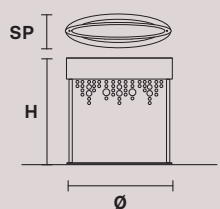

OLÁ TL2

H 50 cm / 19.70"
Ø 50 cm / 19.70"

2×E27×60 W max
USA 2×E26×60 W max
(not included)

UP LED x 5,25 W CRI>80
3000 K - 840 lm
DOWN LED x 7,8 W CRI>80
3000 K - 1240 lm
Dimmable: 1-10V + PUSH