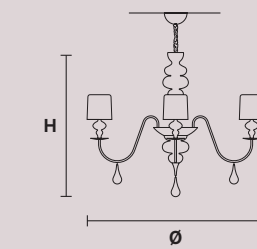

Aluminum lampshades included

EVA S8

H 75 cm / 29.60"
Ø 90 cm / 35.50"

8×E14×60 W max
USA 8×E12×40 W max
(not included)

Aluminum lampshades included

EVA S5

H 60 cm / 23.65"
Ø 70 cm / 27.60"

5×E14×60 W max
USA 5×E12×40 W max
(not included)