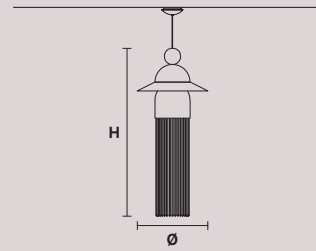

H 34 cm / 13.38"
Ø 7.5 cm / 2.95"

1 x LED COB 5W
3000K - 750 lm
Not dimmable

NAPPE N1

CE

H 36 cm / 14.17"
Ø 15 cm / 5.90"

1 x LED COB 5W
3000K - 750 lm
Not dimmable

NAPPE N2

CE