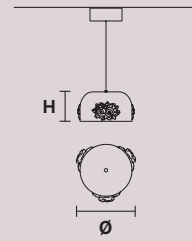

DAME S18

CE

H 9.5 cm / 3.74"
Ø 18 cm / 7.08"

LED x 4.1 W CRI>80
3000 K - 600 lm
Dimmable: 1-10V + PUSH