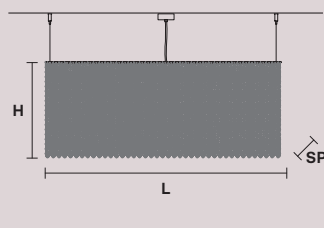

 16×E14×40 W
 USA 16×E12×40 W
 (not included)

CUBO S/LONG/P 

RECTANGULAR

H 20 cm / 7.87"
 SP 25 cm / 9.84"
 L 100 cm / 39.37"

 12×E14×40 W
 USA 12×E12×40 W
 (not included)

CUBO S/LONG/Q 

RECTANGULAR

H 40 cm / 15.74"
 SP 25 cm / 9.84"
 L 100 cm / 39.37"