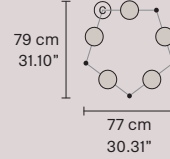

NAPPE

**SUGGESTED
COMPOSITIONS**

NAPPE C3

NAPPE C5