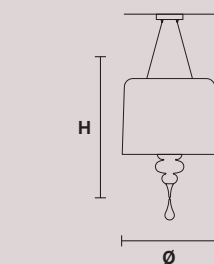

EVA S3+1

H 75 cm / 29.60"
Ø 50 cm / 19.70"

3×E27×100 W max
1×R7S×150 W max
USA 3×E26×60 W max
1×E12×40 W max
(not included)

Aluminum lampshades included