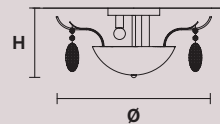

ISBEL PL6

H 30 cm / 11.81"
Ø 65 cm / 25.59"

6×E27×60 W max
USA 6×E26×60 W max
(not included)