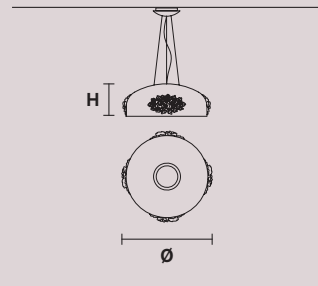

DAME S80

CE

H 26 cm / 10.23"
Ø 80 cm / 31.49"

LED x 27 W CRI>80
3000 K - 3720 lm
Dimmable: 1-10V + PUSH

DAME S65

CE

H 26 cm / 10.23"
Ø 65 cm / 25.59"

LED x 13.5 W CRI>80
3000 K - 1860 lm
Dimmable: 1-10V + PUSH