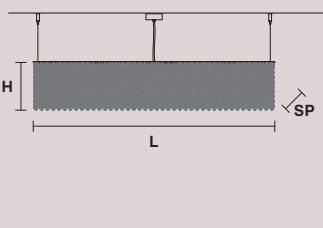

 16×E14×40 W
 USA 16×E12×40 W
 (not included)

CUBO S/LONG/R 

RECTANGULAR

H 60 cm / 23.62"
 SP 25 cm / 9.84"
 L 100 cm / 39.37"

 20×E14×40 W
 USA 20×E12×40 W
 (not included)

CUBO S/LONG/S 

RECTANGULAR

H 20 cm / 7.87"
 SP 50 cm / 9.84"
 L 100 cm / 39.37"