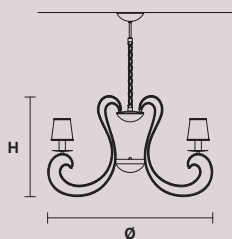

CRISTALIS 12

H 70 cm / 27.56"
Ø 115 cm / 45.28"

12×E14×40 W*
USA 12×E12×40 W*
(not included)

Paralumi/Shade SAT/14/ECRU
* Candle shape necessary for lampshades