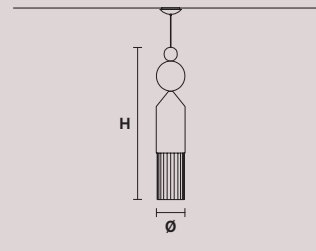

H 40 cm / 15.74"
Ø 15 cm / 5.90"

1 x LED COB 5W
3000K - 750 lm
Not dimmable

NAPPE N3

CE

H 36 cm / 14.17"
Ø 15 cm / 5.90"

1 x LED COB 5W
3000K - 750 lm
Not dimmable

NAPPE N4

CE