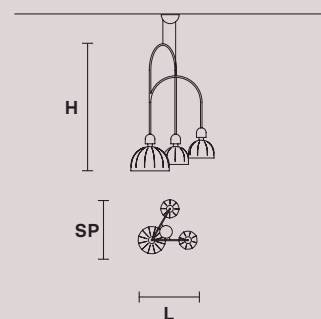

CUPOLE ANG 3

H 100 cm / 39.37"
L 60 cm / 23.62"
SP 65 cm / 25.59"

DOWN LED x 18 W CRI>80
3000 K - 2700 lm
Dimmable: PUSH + 1-10V