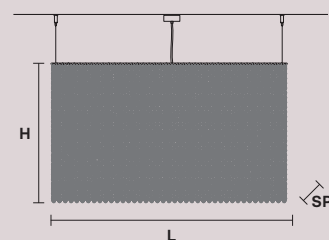

 6×E14×40 W
USA 6×E12×40 W
(not included)

CUBO S/LONG/H  

RECTANGULAR

H 40 cm / 15.74"
SP 12.5 cm / 4.92"
L 100 cm / 39.37"

 11×E14×40 W
USA 11×E12×40 W
(not included)

CUBO S/LONG/I  

RECTANGULAR

H 60 cm / 23.62"
SP 12.5 cm / 4.92"
L 100 cm / 39.37"