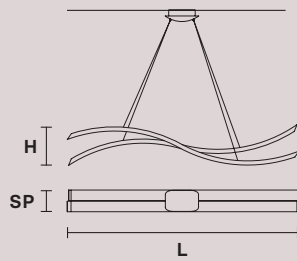

H 30 cm / 11.81"
L 160 cm / 62.99"
SP 16 cm / 6.29"

LED x 117 W CRI>90
3000 K - 9360 lm
Dimmable: 1-10V

LIBE S100

H 20 cm / 7.87"
L 100 cm / 39.37"
SP 16 cm / 6.29"

LED x 70,2 W CRI>90
3000 K - 5616 lm
Dimmable: 1-10V