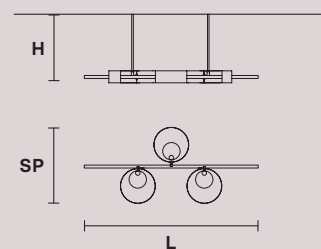

SOUND BIL3 CE

H 58 cm / 22.83" (with ROD B)*
L 134 cm / 52.75"
SP 64 cm / 25.19"

3×G9×40 W max

UP LED x 8,4 W CRI>80
3000 K - 1344 lm

DOWN LED x 8,4 W CRI>80
3000 K - 1344 lm

Dimmable: DALI + 1-10V + PUSH