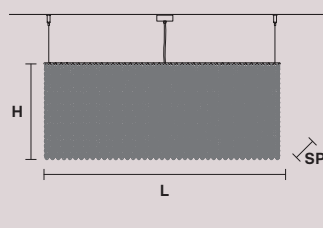

CUBO S/LONG/T

RECTANGULAR

H 40 cm / 15.74"
SP 50 cm / 9.84"
L 100 cm / 39.37"

22×E14×40 W
USA 22×E12×40 W
(not included)