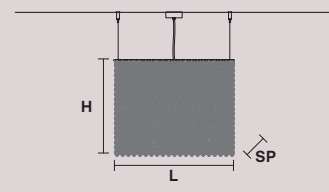

CUBO S/LONG/B

RECTANGULAR

H 40 cm / 15.74"
SP 12.5 cm / 4.92"
L 50 cm / 19.68"

7×E14×40 W
USA 7×E12×40 W
(not included)