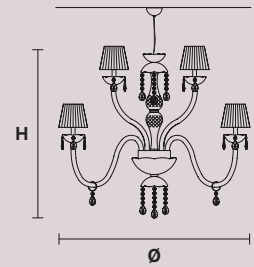

MILORD 8+4

H 80 cm / 31.20"
Ø 90 cm / 35.10"

⊖ 12×E14×40 W max*
USA 12×E12×40 W max*
(not included)

Paralumi/shades ORGANZA
INCLUSI/INCLUDED
* Candle shape necessary
for lampshades