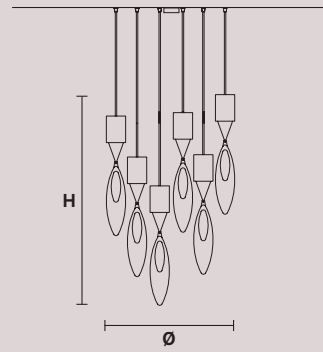

1×GU10×35 W max
USA 1×E12×40 W max
(not included)

ANIMA S6

H 105 cm / 41.33"
Ø 60 cm / 23.62"

6×GU10×35 W max
USA 6×E12×40 W max
(not included)

ANIMA PL1

H 40 cm / 15.80"
Ø 10 cm / 4.00"

1×GU10×35 W max
USA 1×E12×40 W max
(not included)