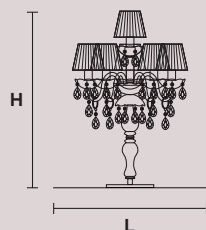

MILORD TL5+1

H 70 cm / 27.30"
Ø 50 cm / 19.50"

⊖ 6×E14×40 W max*
USA 6×E12×40 W max*
(not included)

Paralumi/shades ORGANZA
INCLUSI/INCLUDED
* Candle shape necessary
for lampshad