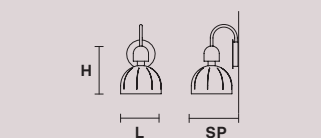

CUPOLE A

H 34 cm / 13.38"
L 20 cm / 7.87"
SP 23 cm / 9.05"

DOWN LED x 6 W CRI>80
3000 K - 900lm
Dimmable: PUSH + 1-10V