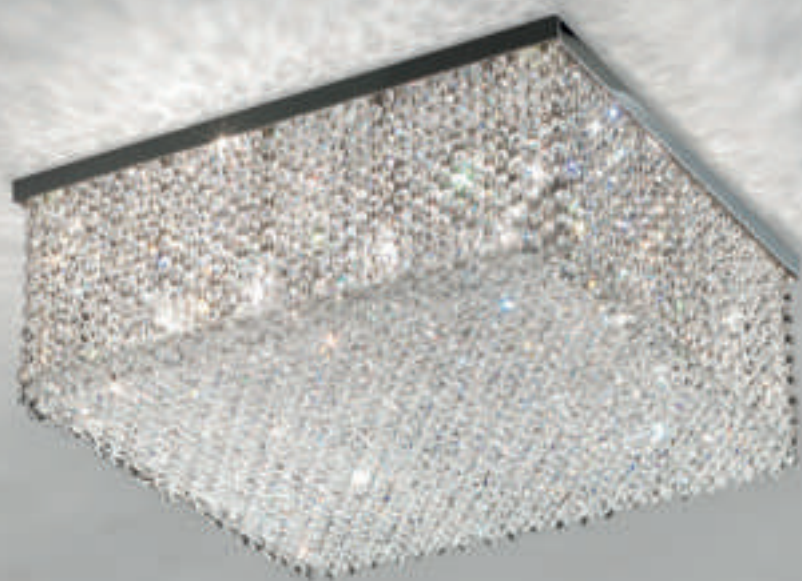

Cubo PL/SQUARE/LARGE 20