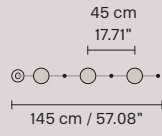

NAPPE

**SUGGESTED
COMPOSITIONS**

NAPPE C3

NAPPE C5