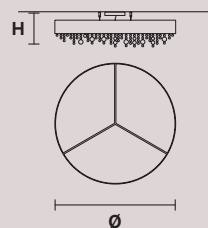

OLÁ PL6 90

H 26 cm / 10.23"
Ø 90 cm / 35.50"

8×E27×60 W max
USA 8×E26×60 W max
(not included)

DOWN LED x 36 W CRI>80
3000 K - 5760 lm
Dimmable: 1-10V + PUSH + DALI