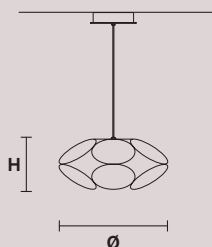

TIMEO S1 R45

CE

H 21 cm / 8.26"
Ø 47 cm / 18.50"

LED x 10 W CRI>80
3000 K - 1600 lm
Dimmable: 1-10 V + PUSH