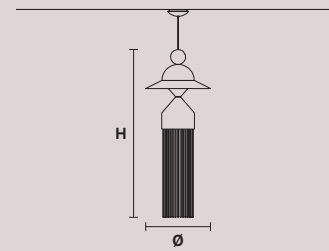

H 32 cm / 12.59"
Ø 15 cm / 5.90"

1 x LED COB 5W
3000K - 750 lm
Not dimmable

NAPPE N7

CE

H 34 cm / 13.38"
Ø 7.5 cm / 2.95"

1 x LED COB 5W
3000K - 750 lm
Not dimmable

NAPPE N8

CE