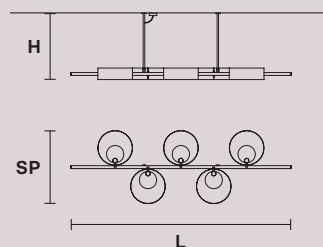

SOUND BIL5 CE

H 58 cm / 22.83" (with ROD B)*
L 191 cm / 75.19"
SP 64 cm / 25.19"

5×G9×40 W max

UP LED x 14,4 W CRI>80
3000 K - 2304 lm

DOWN LED x 14,4 W CRI>80
3000 K - 2304 lm

Dimmable: DALI + 1-10V + PUSH