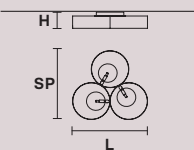

SOUND PL3 CE

H 14 cm / 5.51"
L 60 cm / 23.62"
SP 56 cm / 22.04"

3×G9×40 W max

DOWN LED x 9 W CRI>80
3000 K - 1440 lm

Dimmable: PUSH + 1-10V