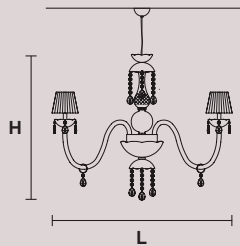

MILORD 8

H 65 cm / 23.35"
Ø 90 cm / 35.10"

⊖ 8×E14×40 W max*
USA 8×E12×40 W max*
(not included)

Paralumi/shades ORGANZA
INCLUSI/INCLUDED
* Candle shape necessary
for lampshades