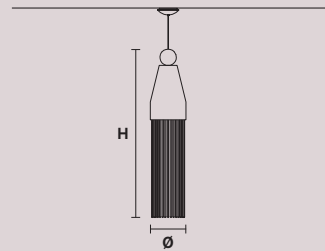

NAPPE N3

CE

H 36 cm / 14.17"
Ø 15 cm / 5.90"

1 x LED COB 5W
3000K - 750 lm
Not dimmable