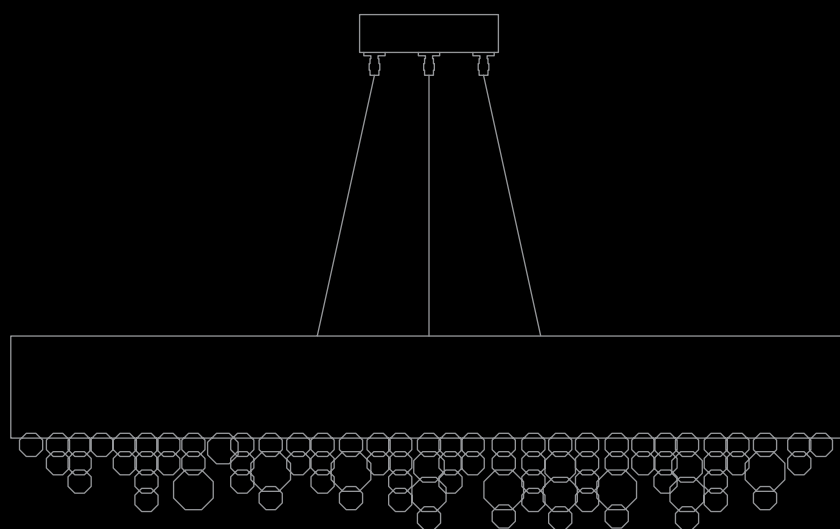

OLÁ

design by Fly Design Studio