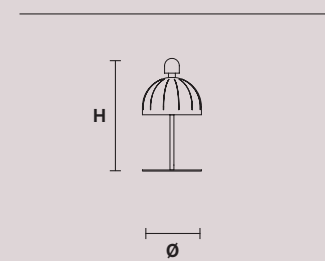

CUPOLE TL

H 57 cm / 22.44"
Ø 30 cm / 11.81"

DOWN LED x 6 W CRI>80
3000 K - 900 lm
Dimmable: OWN BUTTON