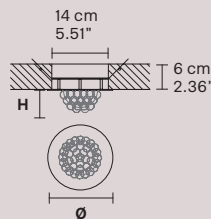

BOOL SPOT

H 5 cm / 1.97"
Ø 16 cm / 4.72"

DOWN LED x 3 W CRI>80
3000 K - 450 lm
Not dimmable