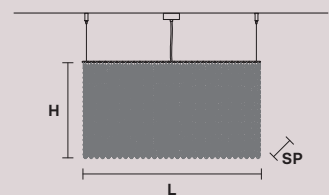

 8×E14×40 W
USA 8×E12×40 W
(not included)

CUBO S/LONG/D  

RECTANGULAR

H 20 cm / 7.87"
SP 12.5 cm / 4.92"
L 75 cm / 29.52"

 6×E14×40 W
USA 6×E12×40 W
(not included)

CUBO S/LONG/E  

RECTANGULAR

H 40 cm / 15.74"
SP 12.5 cm / 4.92"
L 75 cm / 29.52"