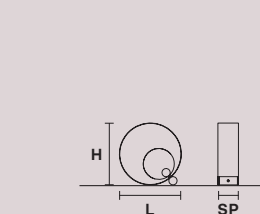

SOUND TL1 CE

H 30 cm / 11.81"
L 30 cm / 11.81"
SP 11 cm / 4.33"

1×G9×40 W max

UP LED x 6 W CRI>80
3000 K - 960 lm

DOWN LED x 6 W CRI>80
3000 K - 960 lm

Dimmable: Button