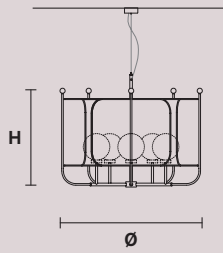

V64 Verde Bosco
Forest green

V33 Rosso Vinaccia
Burgundy

PAPILIO S5

H 86 cm / 33.85"
Ø 107 cm / 42.12"

☉ 5×E14×40 W
USA 5×E12×40 W max
(not included)

PAPILIO S6

H 86 cm / 40.16"
Ø 135 cm / 43.30"

☉ 6×E14×40 W
USA 6×E12×40 W max
(not included)