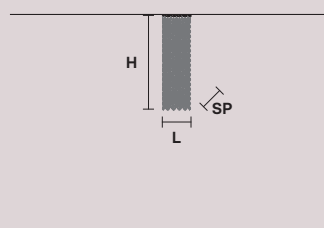

CUBO PL/SQUARE/SMALL/40

SQUARE

H 40 cm / 15.74"
L 12.5 cm / 4.92"
SP 12.5 cm / 4.92"

1×E14×40 W
USA 1×E12×40 W
(not included)