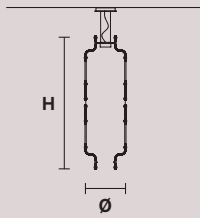

RAQAM M6

H 200 cm / 78.74"
Ø 60 cm / 23.62"

LED x 256 W CRI>80
3000 K - 27200 lm
Dimmable: PUSH+DMX
on request

RAQAM P4

H 220 cm / 86.61"
Ø 130 cm / 51.18"

LED x 307 W CRI>80
3000 K - 32640 lm
Dimmable: PUSH+DMX
on request

MODULO 7x32

RAQAM R3

H 530 cm / 208.66"
Ø 125 cm / 49.21"

LED x 204.8W CRI>80
3000 K 21760 lm
Dimmable: PUSH+DMX
on request

MODULO 1x16

RAQAM N7

H 50 cm / 19.68"
L 117 cm / 46.06"
SP 60 cm / 23.62"

LED x 76.8W CRI>80
3000 K 8160 lm
Dimmable: PUSH+DMX
on request

MODULO 7x8

RAQAM

**SUGGESTED
COMPOSITIONS**

RAQAM M1

RAQAM M4

RAQAM N2

RAQAM N3

RAQAM O1

RAQAM O2

RAQAM O3

RAQAM P1

RAQAM P3

RAQAM Q1

RAQAM Q2

RAQAM Q3

RAQAM Q4

RAQAM Q5