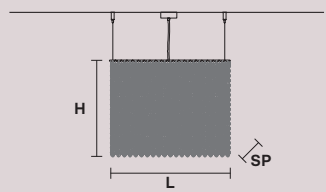

CUBO S/SQUARE/LARGE/40

SQUARE

H 40 cm / 15.74"
L 50 cm / 19.68"
SP 50 cm / 19.68"

12×E14×40 W
USA 12×E12×40 W
(not included)