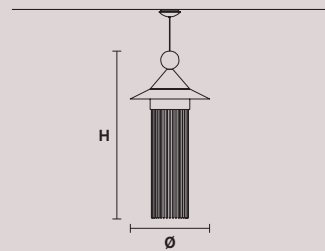

H 38 cm / 14.96"
Ø 7.5 cm / 2.95"

1 x LED COB 5W
3000K - 750 lm
Not dimmable

NAPPE N5

CE

H 40 cm / 15.74"
Ø 15 cm / 5.90"

1 x LED COB 5W
3000K - 750 lm
Not dimmable

NAPPE N6

CE