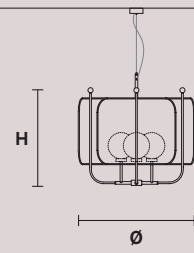

PAPILIO S3 G

H 86 cm / 40.16"
Ø 88 cm / 34.64"

☉ 3×E14×40 W
USA 3×E12×40 W max
(not included)