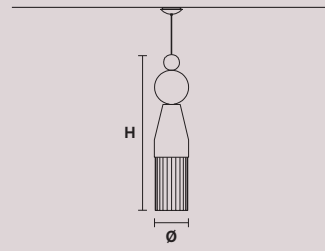

H 34 cm / 13.38"
Ø 7.5 cm / 2.95"

1 x LED COB 5W
3000K - 750 lm
Not dimmable

NAPPE N1

CE

H 36 cm / 14.17"
Ø 15 cm / 5.90"

1 x LED COB 5W
3000K - 750 lm
Not dimmable

NAPPE N2

CE