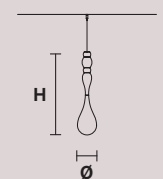

DROPOP LED B40

H 40 cm / 15.74"
Ø 9 cm / 3.54"

Nessuna luce / No light