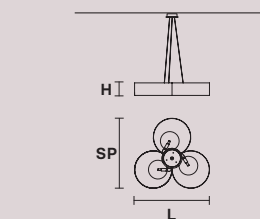

SOUND OR3 CE

H 11 cm / 4.33"
L 60 cm / 23.62"
SP 56 cm / 22.04"

3×G9×40 W max

UP LED x 8,4 W CRI>80
3000 K - 1344 lm

DOWN LED x 8,4 W CRI>80
3000 K - 1344 lm

Dimmable: PUSH + 1-10V