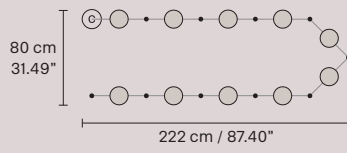

NAPPE

**SUGGESTED
COMPOSITIONS**

NAPPE C3

NAPPE C5

NAPPE C10