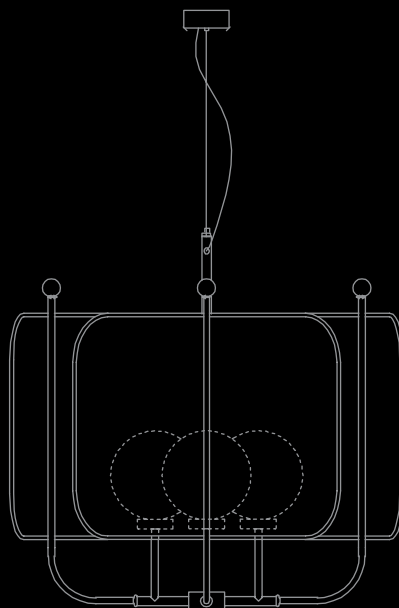

PAPILIO

design by Brutos