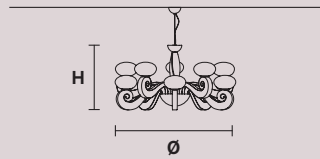

BUSTIER

Bracci in poliuretano espanso con vetri triplex bianco. Struttura portante in metallo verniciato.

Arms and cups made of polyurethane foam with an exposed bulb; supporting frame made in painted metal.

Arme und Schalen aus Polyurethanschaumstoff mit sichtbarer Glühbirne; Tragstruktur aus lackiertem Metall.

Bras et coupes en polyuréthane expansé avec ampoule visible ; structure portante en métal verni.

Рожки и плафоны с открытой лампой, изготовленные из пенополиуретана, несущий каркас из окрашенного металла.

BUSTIER S5+5

H 65 cm / 25.59"
Ø 120 cm / 47.24"

10×G9×40 W max
USA 10×G9×40 W max
(not included)