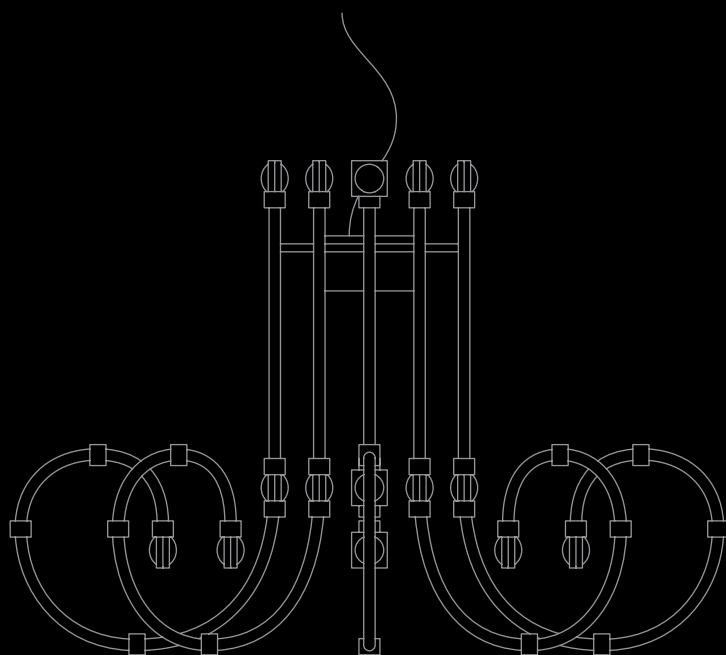

RAQAM

design by Marc Sadler