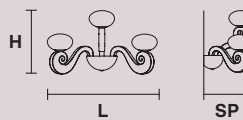

BUSTIER A3

H 30 cm / 11.81"
L 40 cm / 15.74"
SP 23 cm / 9.05"

3×G9×40 W max
USA 3×G9×40 W max
(not included)