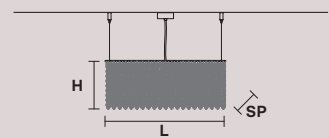

CUBO S/SQUARE/LARGE/40  

SQUARE

H 40 cm / 15.74"
L 50 cm / 19.68"
SP 50 cm / 19.68"

 12×E14×40 W
USA 12×E12×40 W
(not included)

CUBO S/LONG/A  

RECTANGULAR

H 20 cm / 7.87"
SP 12.5 cm / 4.92"
L 50 cm / 19.68"