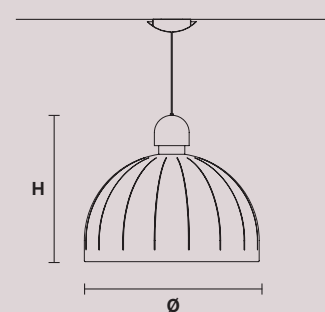

CUPOLE S1 80

H 68 cm / 26.77"
Ø 80 cm / 31.49"

DOWN LED x 23,5 W CRI>80
3000 K - 3370 lm
Dimmable: PUSH + 1-10V+DALI