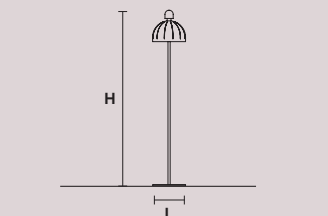

CUPOLE STL

H 160 cm / 62.99"
L 30 cm / 11.81"

DOWN LED x 6 W CRI>80
3000 K - 900 lm
Dimmable: OWN BUTTON