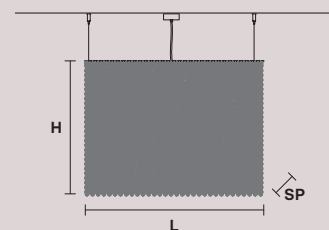

CUBO S/LONG/F

RECTANGULAR

H 60 cm / 23.62"
SP 12.5 cm / 4.92"
L 75 cm / 29.52"

13×E14×40 W
USA 13×E12×40 W
(not included)