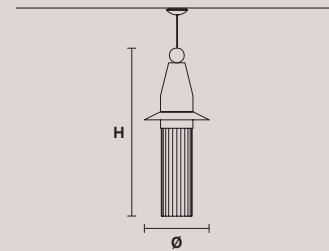

NAPPE N5

CE

H 40 cm / 15.74"
Ø 15 cm / 5.90"

1 x LED COB 5W
3000K - 750 lm
Not dimmable