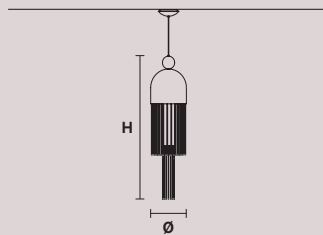

NAPPE XL2 CE

H 135 cm / 53.14"
Ø 35 cm / 13.77"

UP 1 x LED 12W
3000K 1920 lm
DOWN 1 x LED 8.5W
3000K 1360 lm
Dimmable: 1-10V + PUSH + DALI

NAPPE XL3 CE

H 110 cm / 43.30"
Ø 30 cm / 11.81"

1 x LED 12W
3000K - 1920 lm
Dimmable: 1-10V + PUSH + DALI