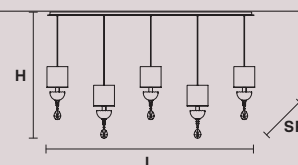

NUARÉ PL5

H 105 cm / 41.33"
L 170 cm / 66.92"
SP 17 cm / 6.69"

5×E14×40 W max
USA 5×E12×40 W max
(not included)

Paralumi/shade SAT/17/SN