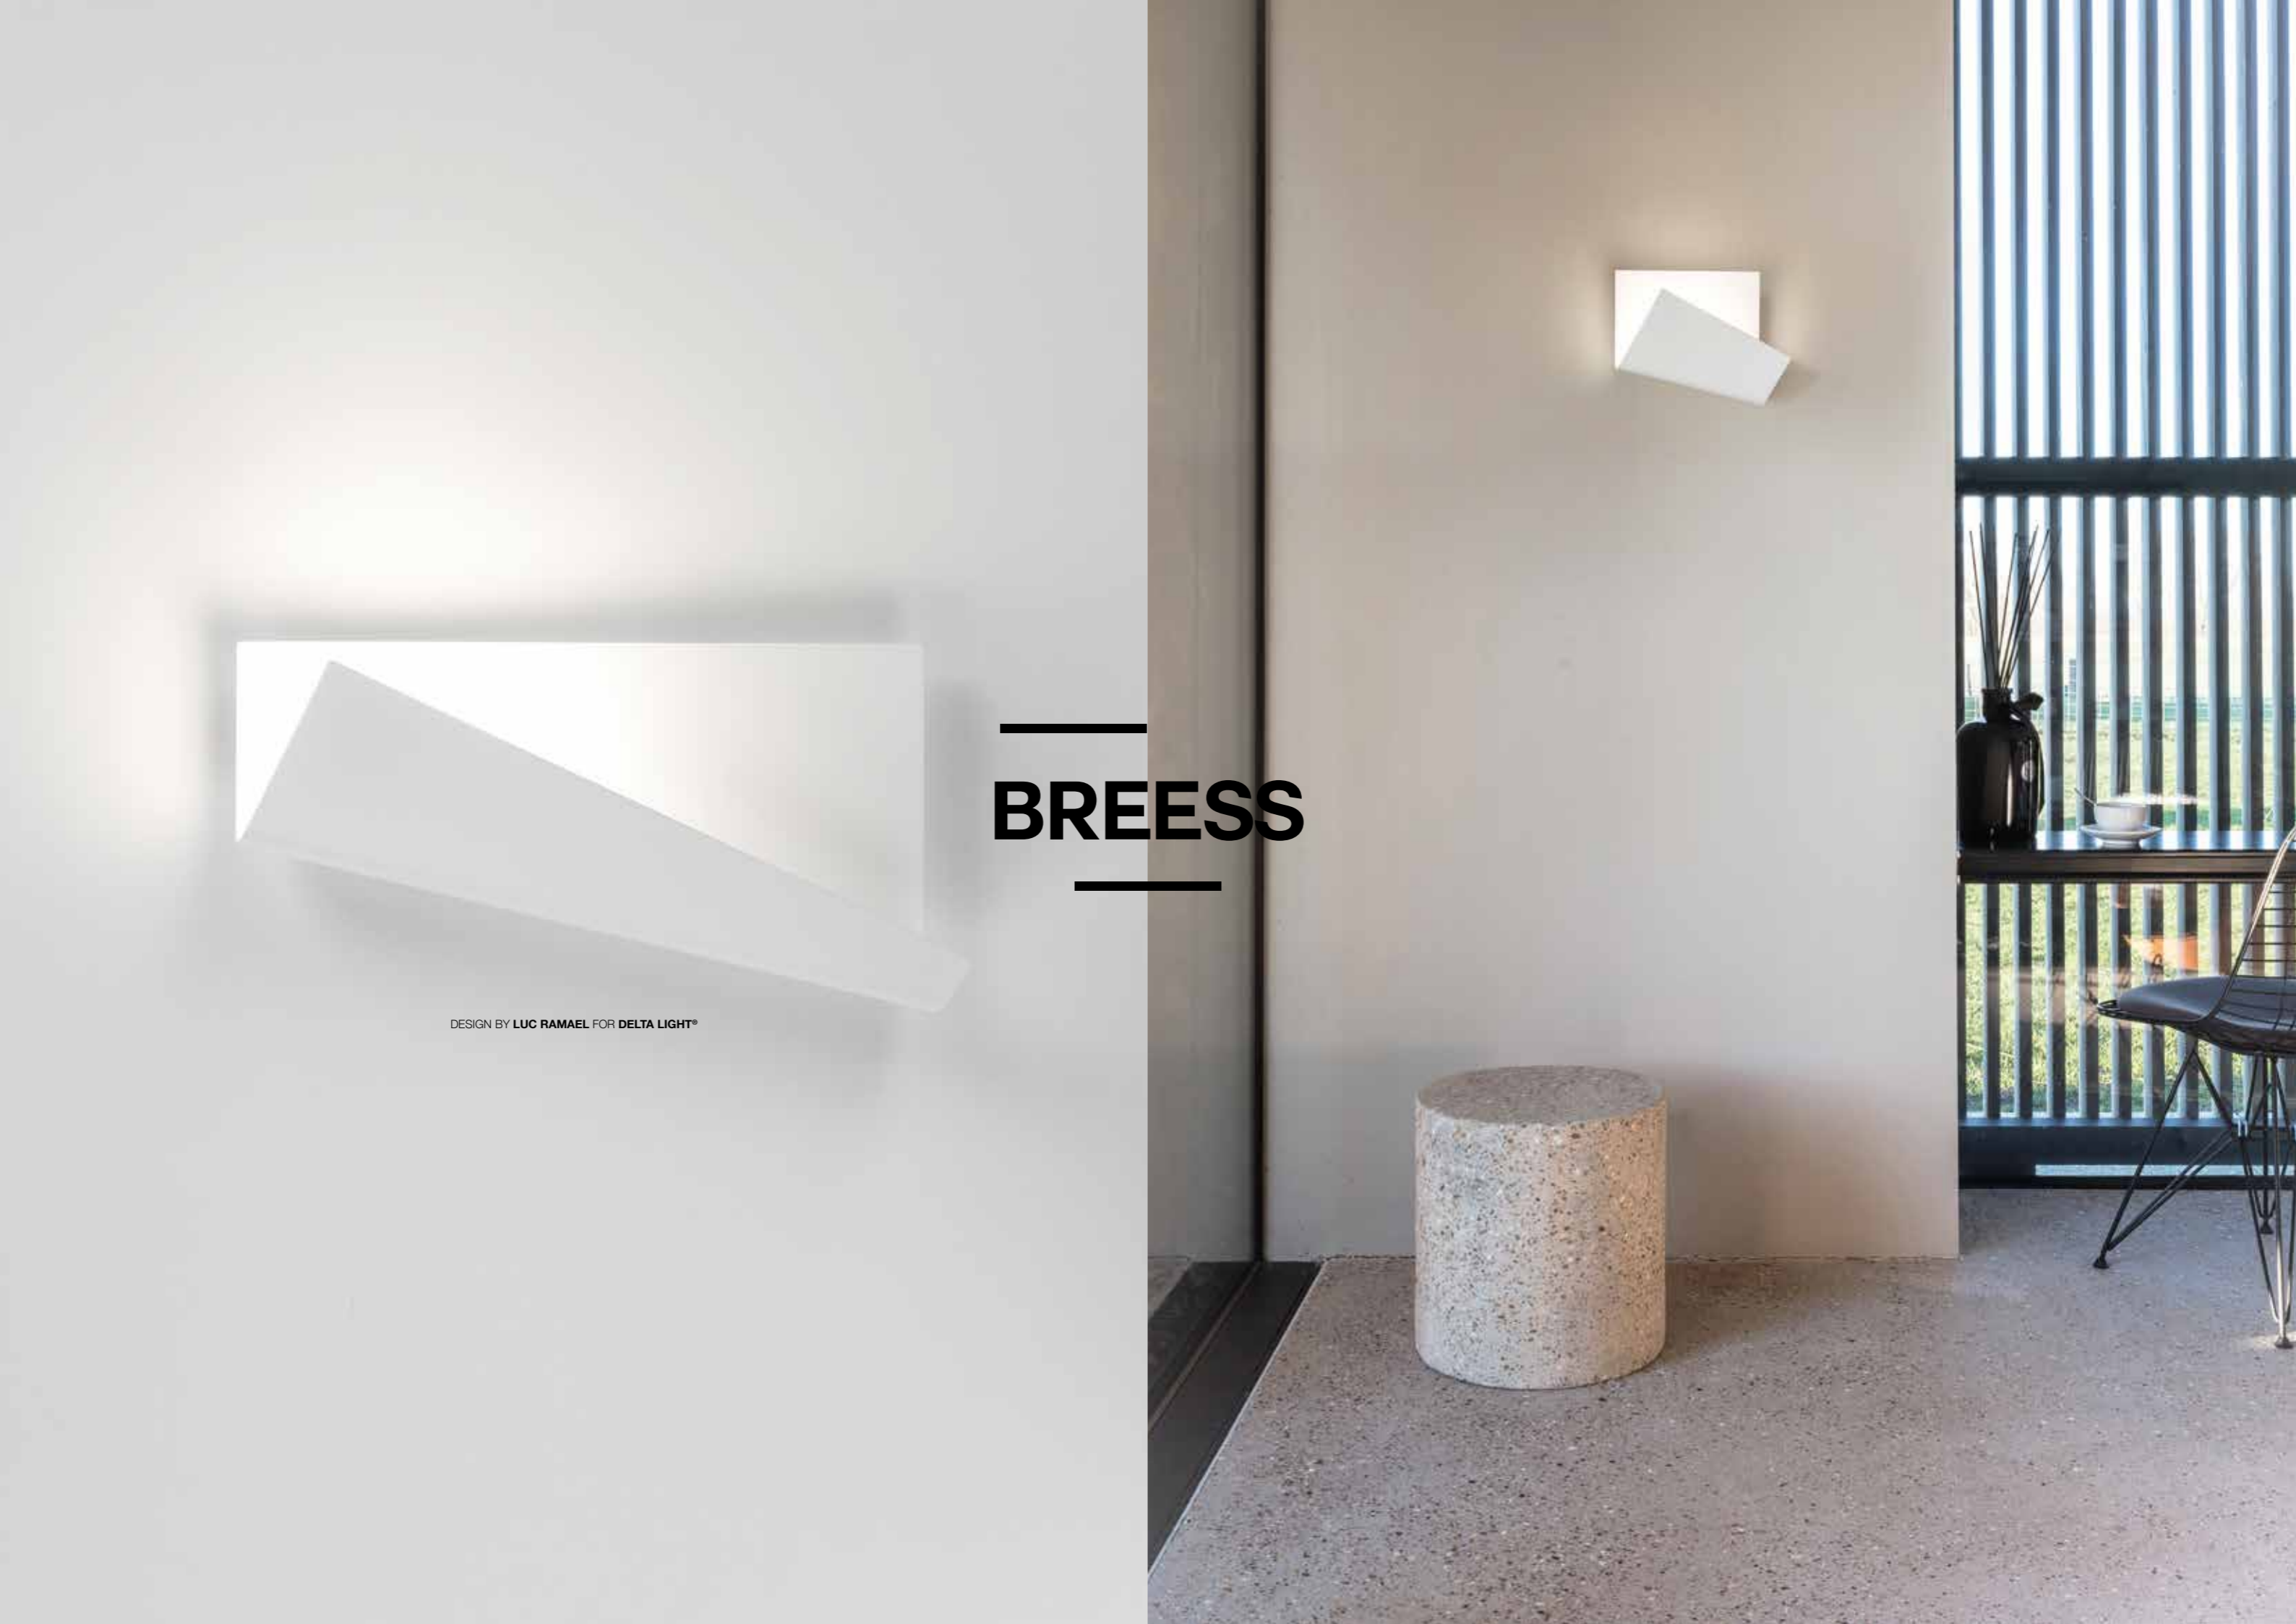

BREESS

DESIGN BY LUC RAMAEL FOR DELTA LIGHT®