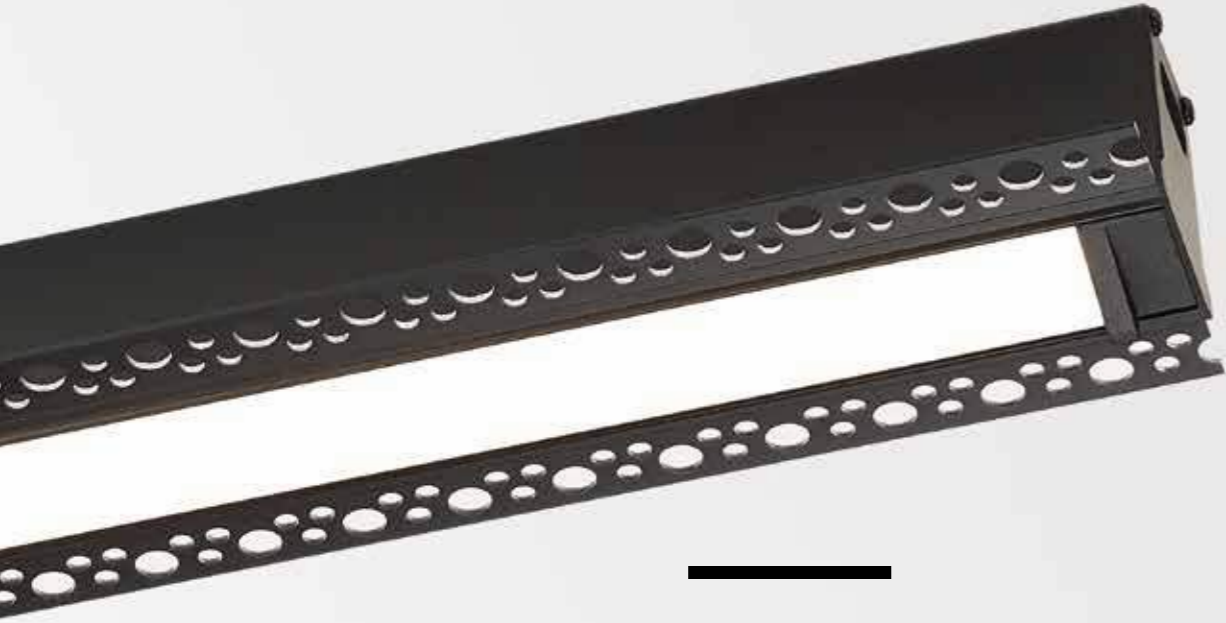

—
DOT.COM TR
—