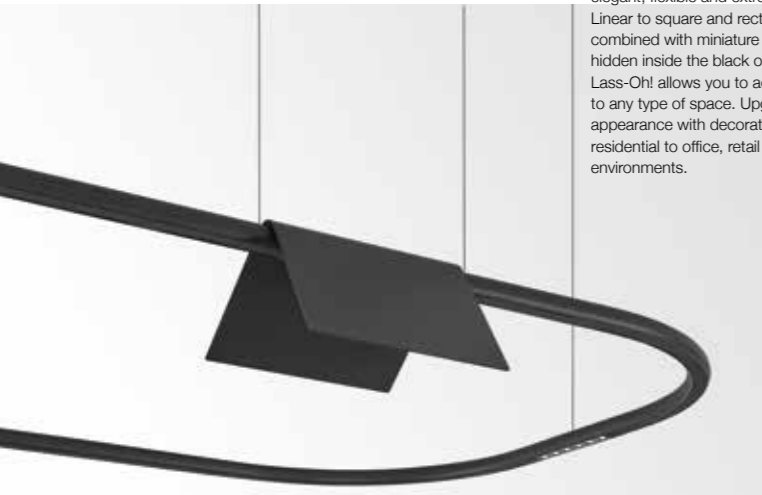

LASS-OH!

The new Lass-Oh! family offers you a variety of elegant, flexible and extremely slim suspensions. Linear to square and rectangular shapes - combined with miniature led clusters meticulously hidden inside the black or gold round profile - Lass-Oh! allows you to add artistic individuality to any type of space. Upgrade its minimalistic appearance with decorative shades, suited for residential to office, retail or other commercial environments.