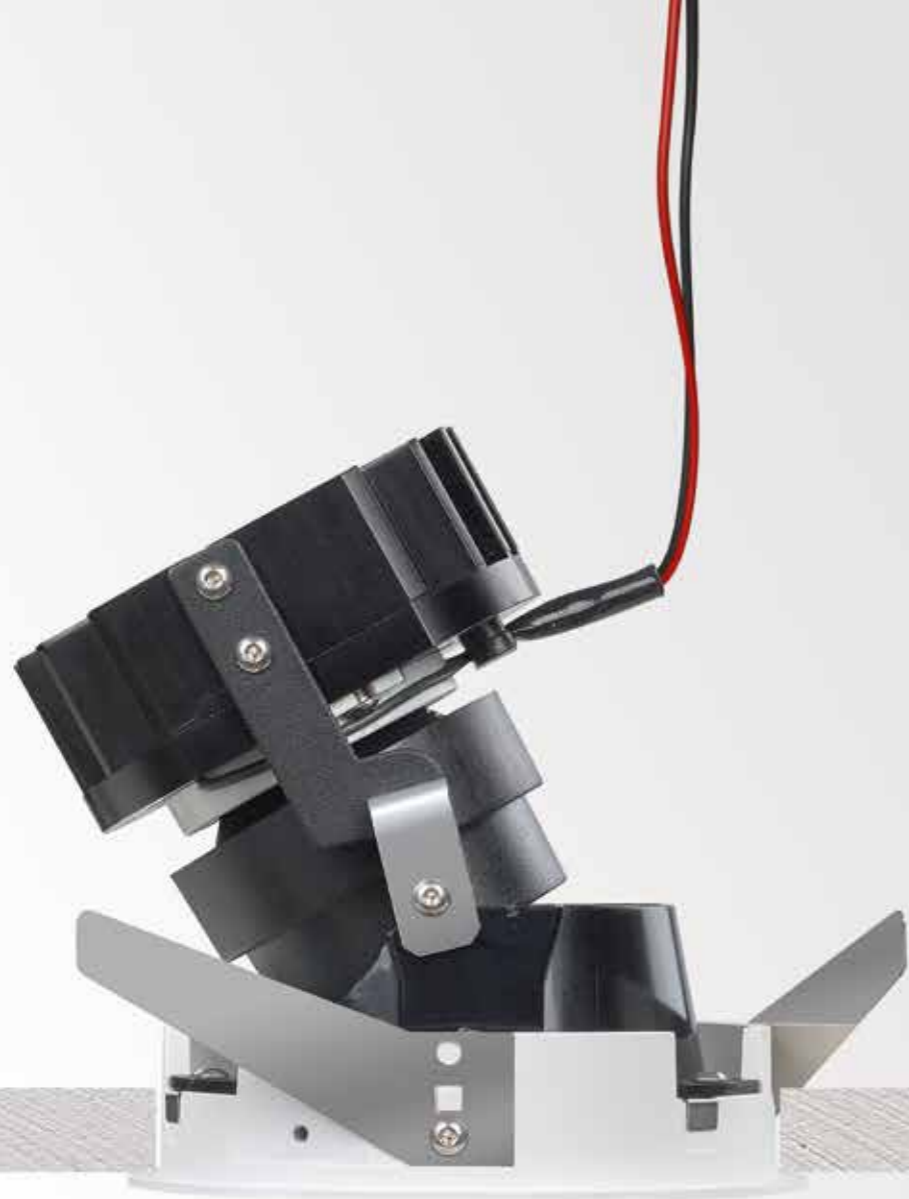

FRAGMA

The Fragma is a brand-new and the ultimate all-round spotlight, suited for high-demanding commercial environments. Fragma combines essential requirements of visual comfort with optimal performance ratios, thanks to Delta Light's unique Led Caset® technology. It comes with extensive options to individualize the light according to specific project needs, from sharp edged projection beams to contoured spotlight, wide beams and more.

NEW TECHNOLOGY

The range of power supplies offered by Delta Light has been upgraded. In this new Lighting Bible we offer Constant Current Reduction (CCR) dimmable power supplies, which have several advantages. First of all these type of power supplies reduce the risk related to flickering. Secondly, the dimming principle used is the same as for the Soft Dim luminaires used throughout the Delta Light range, resulting in an extended choice of suitable power supplies for our Soft Dim luminaires. As an extra, we can now offer 1-10V dimming solutions next to Mains and Dali dimming and the possibility of controlling several Soft Dim luminaires with only 1 power supply. Finally, to strengthen our wireless controllable range, we now offer two power supplies with integrated CTRL Delta.

WASH-IT

Wallwashing remains a key lighting technique to open up a space, enhance textured walls or draw attention to artwork. Delta Light offers you multiple wallwash solutions, recessed to surface mounted, interior and exterior, via spots, uplighters or made-to-measure profiles... all guaranteeing smooth vertical wall illumination.

iMAX II

iMAX II ADJUSTABLE

A versatile accent lighting solution to emphasize individual objects or architectural elements. The tilt mechanism allows the luminaire to be angled with precision up to 30°, allowing for optimum beam alignment. As a result, the light is emitted exactly where you want it. To further reduce the visual impact on the ceiling, a mounting kit is available to install the luminaires flush with the ceiling.