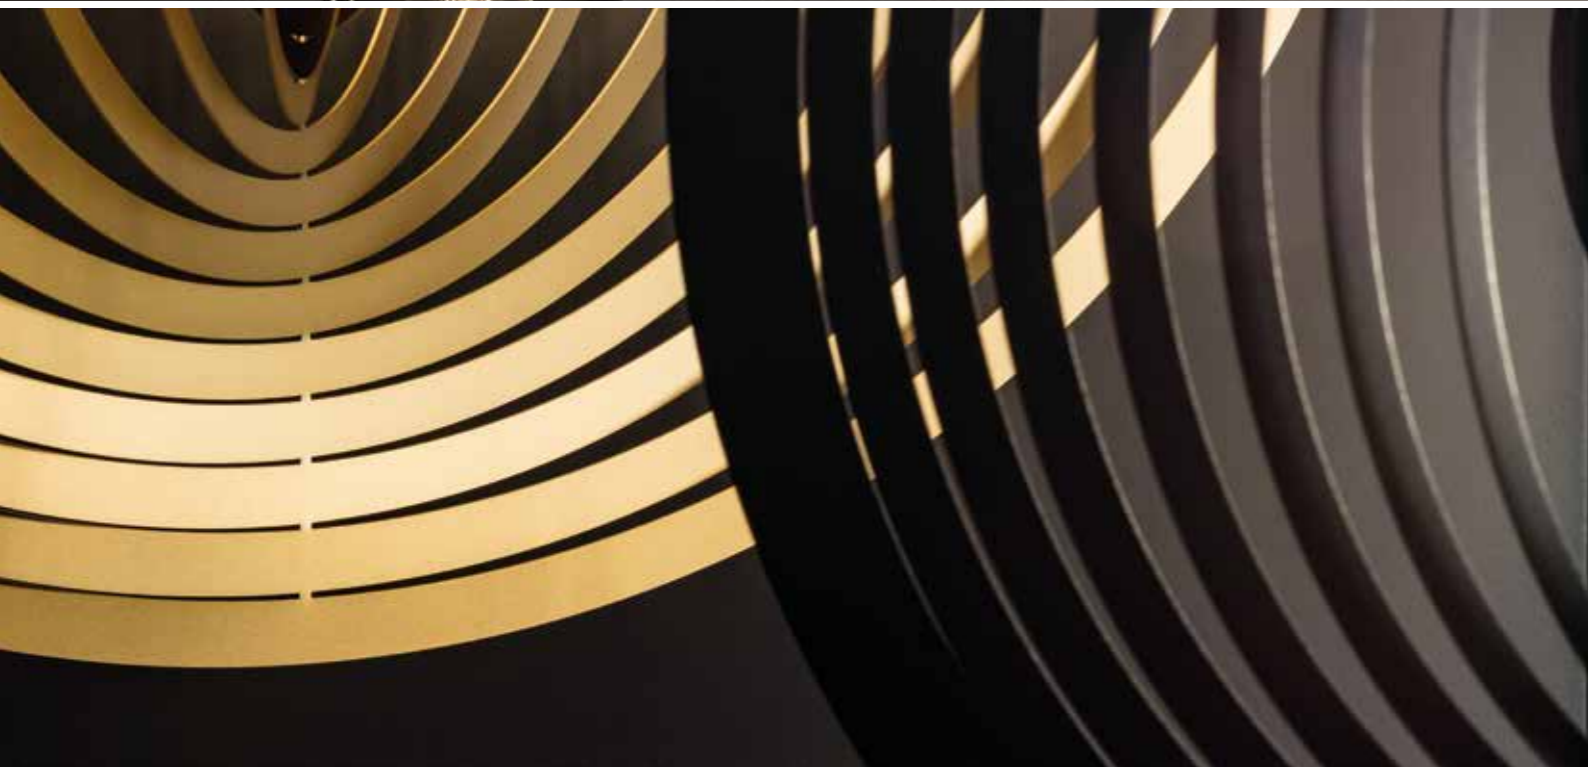

REFLECTIONS