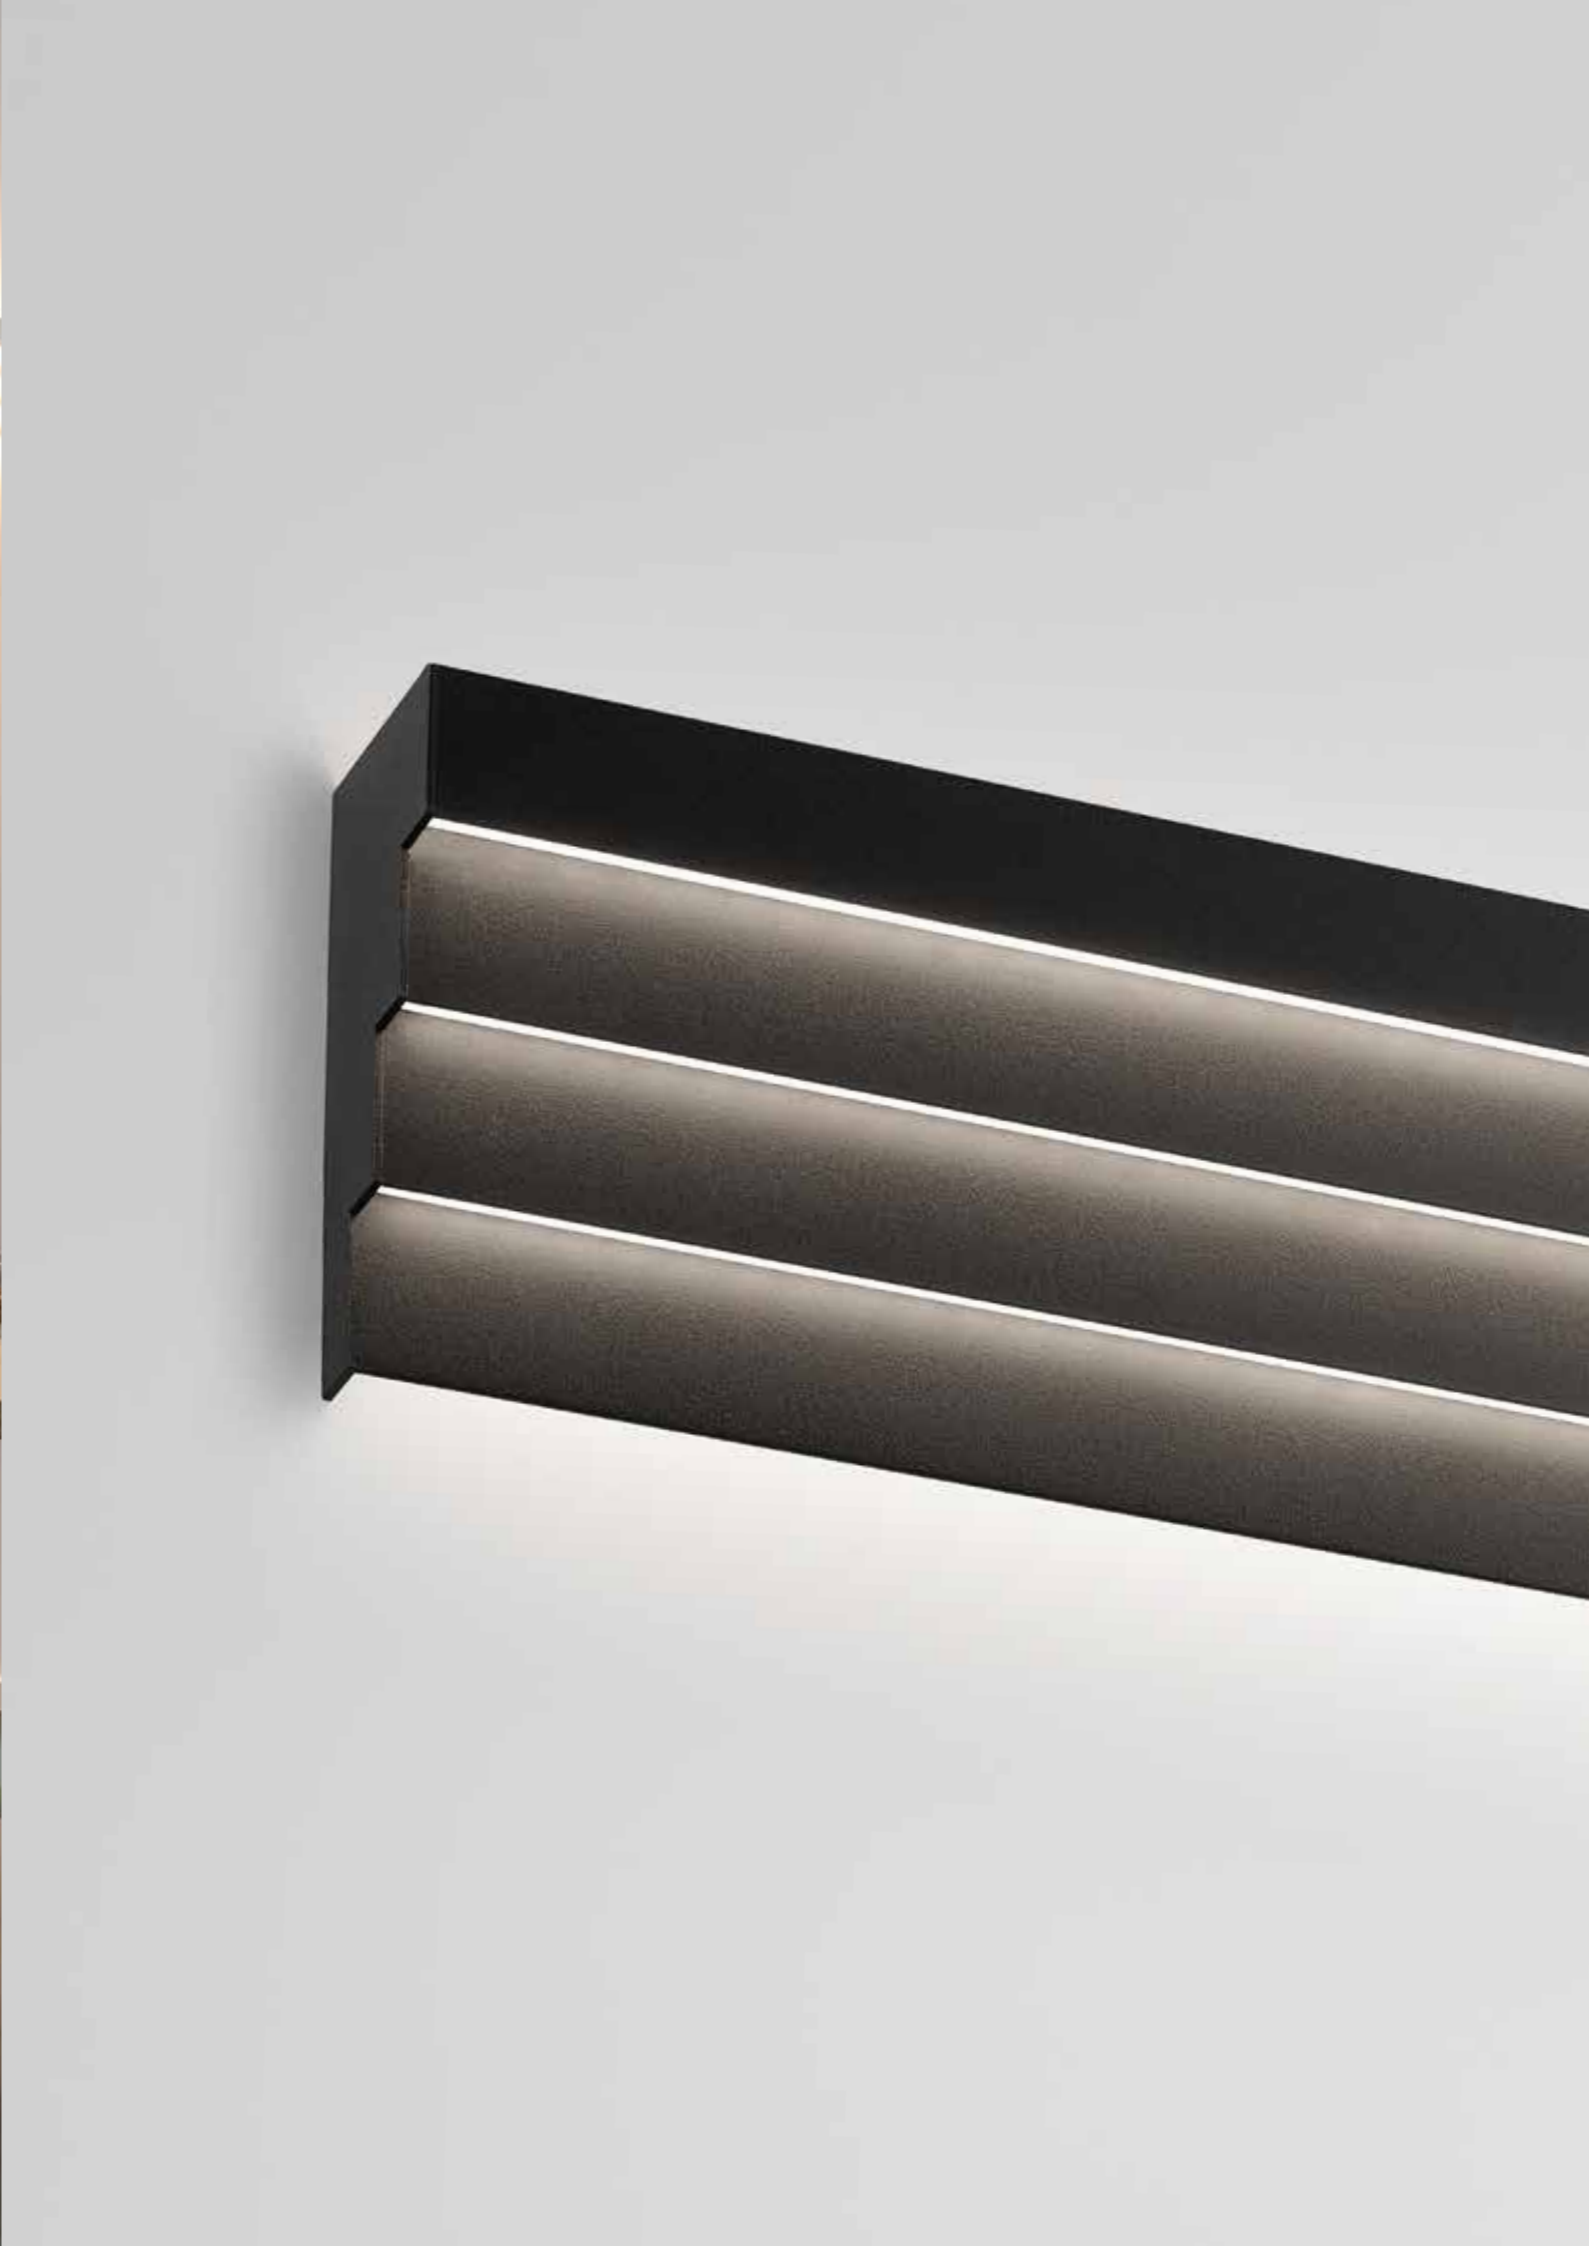

LASS-OH!

The new Lass-Oh! family offers you a variety of elegant, flexible and extremely slim suspensions. Linear to square and rectangular shapes - combined with miniature led clusters meticulously hidden inside the black or gold round profile - Lass-Oh! allows you to add artistic individuality to any type of space. Upgrade its minimalistic appearance with decorative shades, suited for residential to office, retail or other commercial environments.

SHAPE / MATERIAL

With this new Lighting Bible Delta Light continues its quest for surprising yet timeless new shapes, colours and materials. Play with different shades of coloured glass, bold textures or dynamic new shapes like the Breess wall fixture.

FRAGMA

The Fragma is a brand-new and the ultimate all-round spotlight, suited for high-demanding commercial environments. Fragma combines essential requirements of visual comfort with optimal performance ratios, thanks to Delta Light's unique Led Caset® technology. It comes with extensive options to individualize the light according to specific project needs, from sharp edged projection beams to contoured spotlight, wide beams and more.

TAGLINE ON

KASKADE

**FEMTOLINE WALL
DOWN-UP**

BREESS

DESIGN BY LUC RAMAEL FOR DELTA LIGHT®

DESIGN BY OMA FOR DELTA LIGHT®

XY180F

FRAGMA ADM