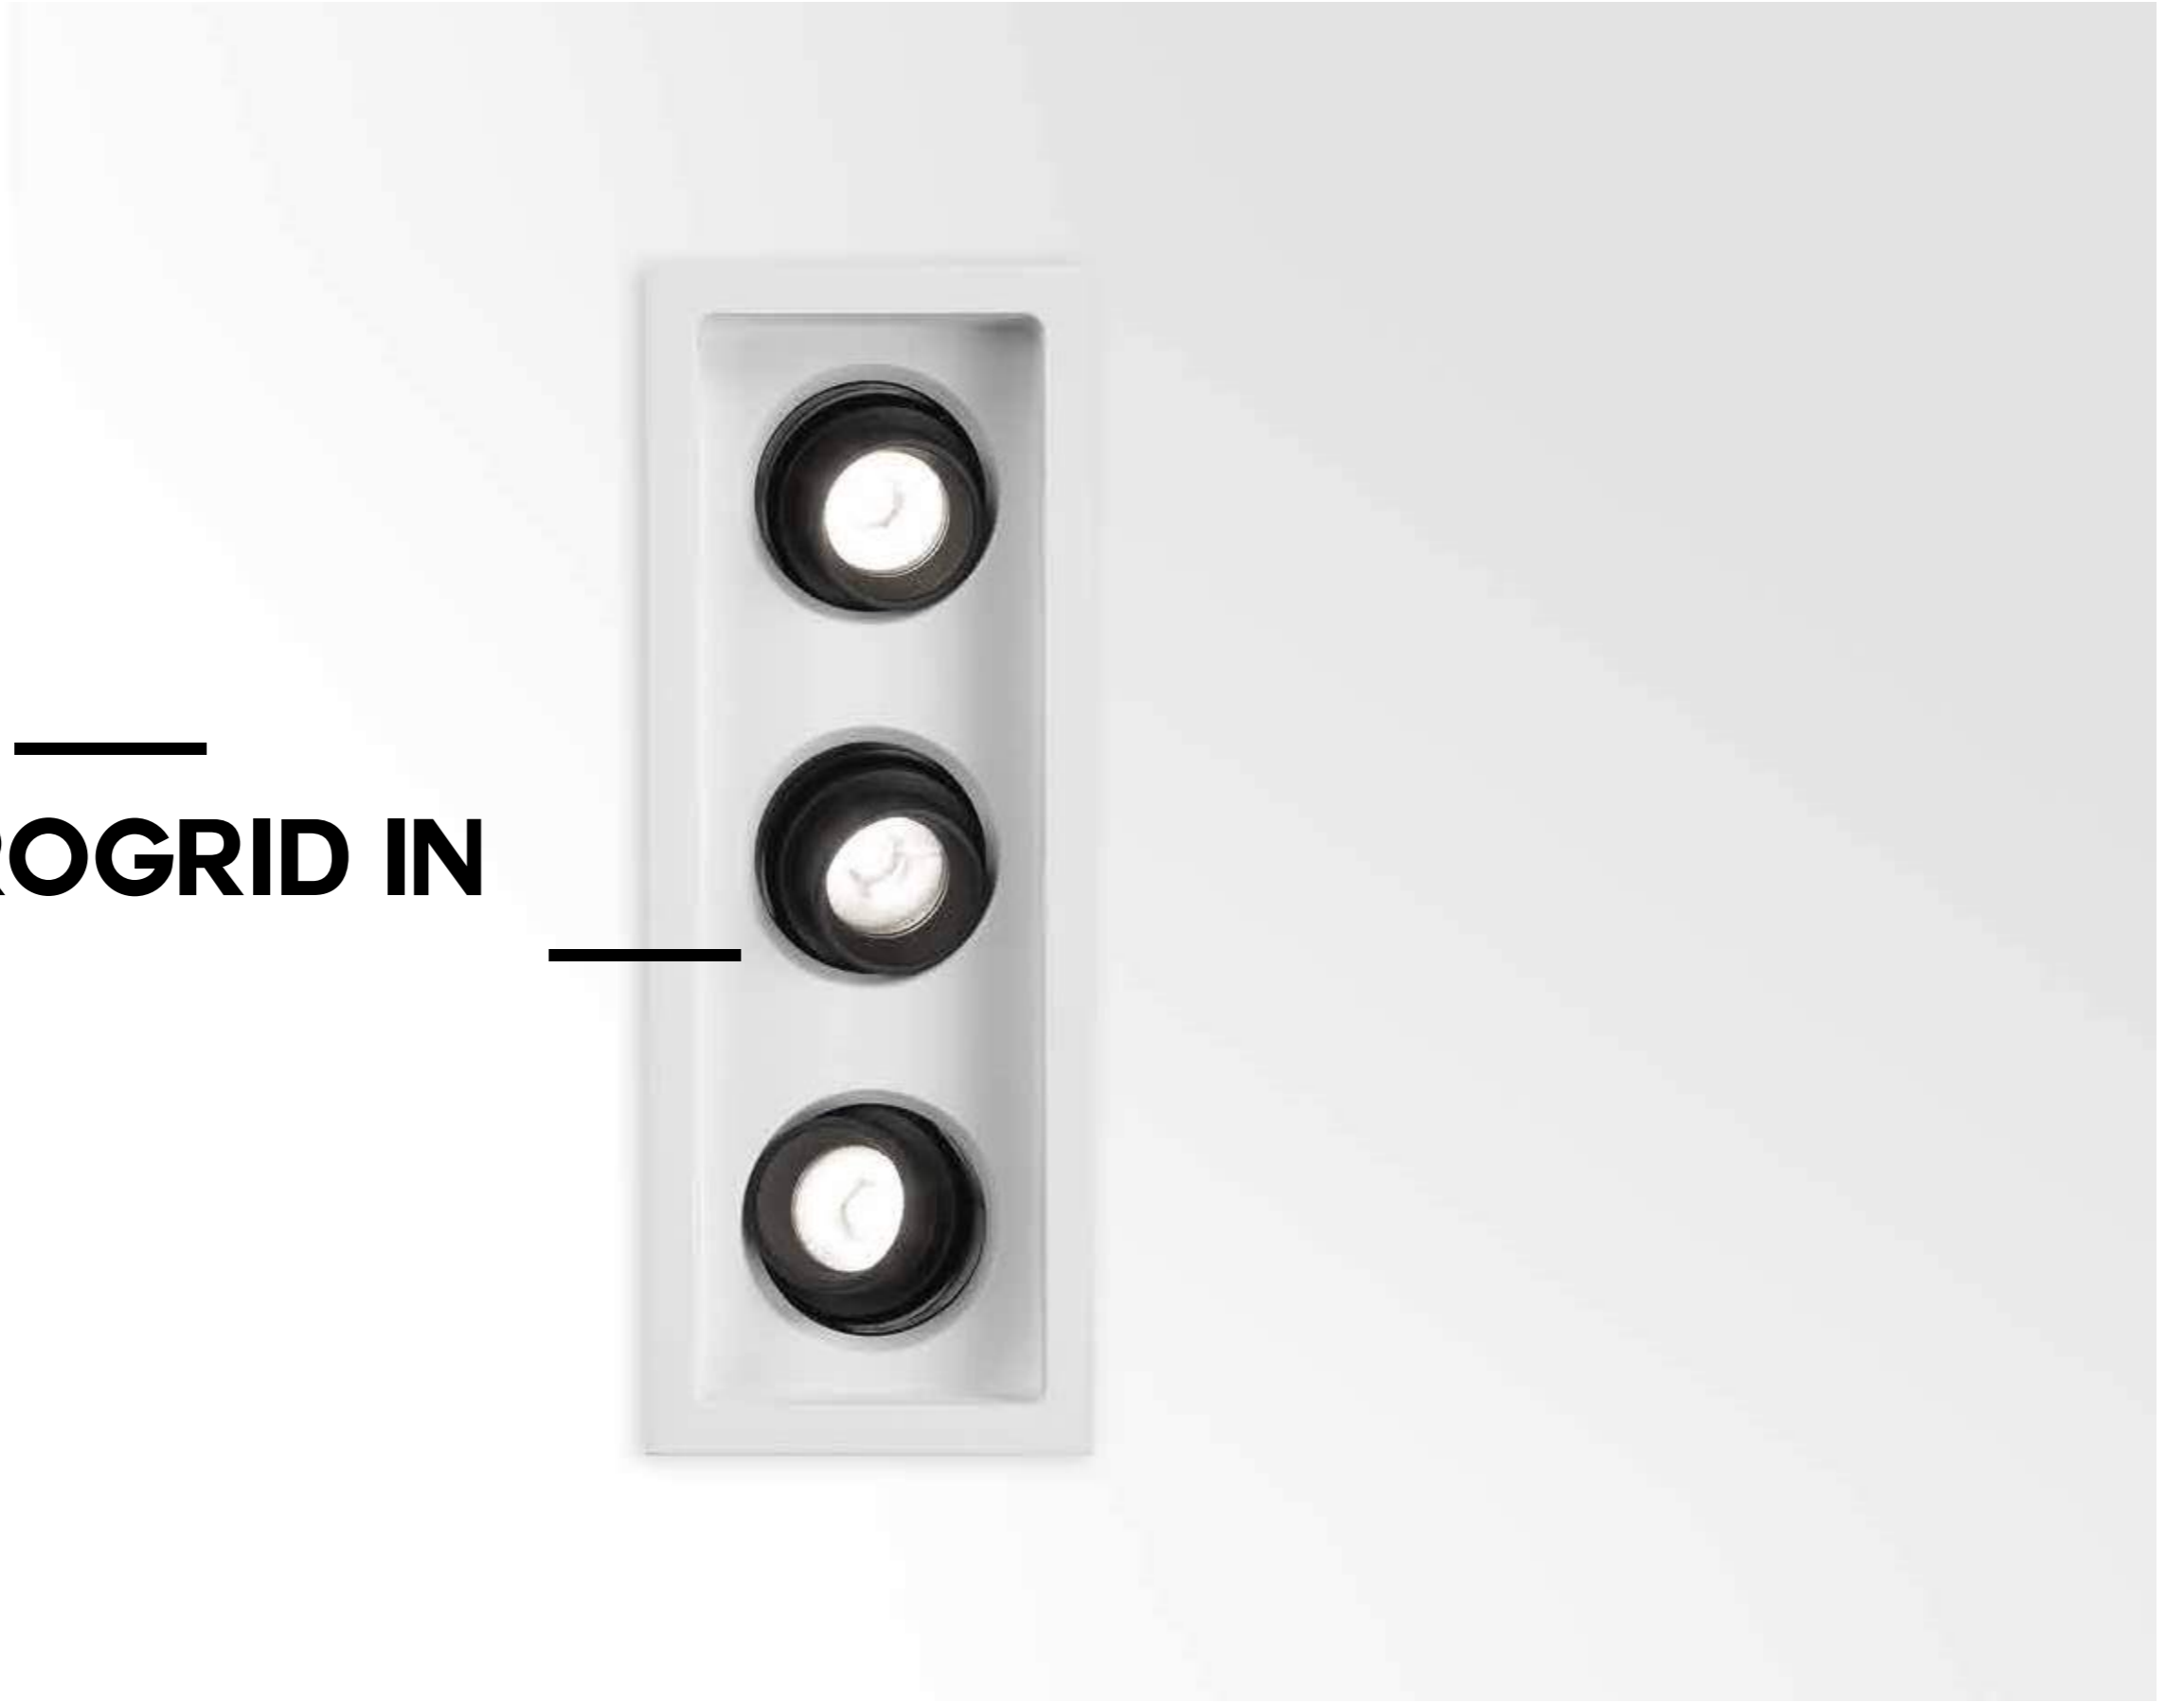

MICROGRID IN