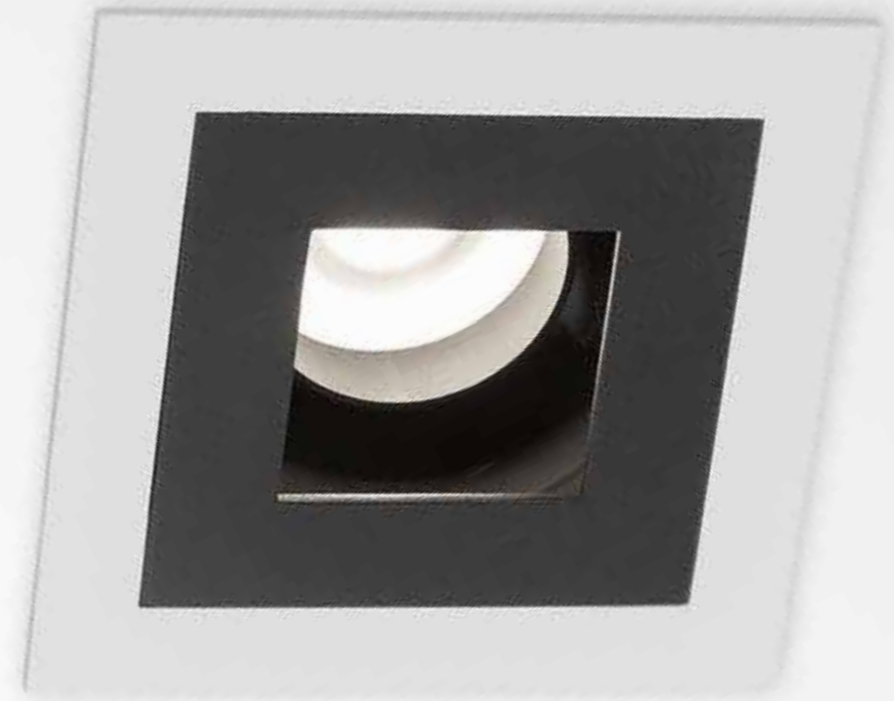

FRAGMA

The Fragma is a brand-new and the ultimate all-round spotlight, suited for high-demanding commercial environments. Fragma combines essential requirements of visual comfort with optimal performance ratios, thanks to Delta Light's unique Led Caset® technology. It comes with extensive options to individualize the light according to specific project needs, from sharp edged projection beams to contoured spotlight, wide beams and more.

WASH-IT

Wallwashing remains a key lighting technique to open up a space, enhance textured walls or draw attention to artwork. Delta Light offers you multiple wallwash solutions, recessed to surface mounted, interior and exterior, via spots, uplighters or made-to-measure profiles... all guaranteeing smooth vertical wall illumination.

iMAX II

iMAX II ADJUSTABLE

A versatile accent lighting solution to emphasize individual objects or architectural elements. The tilt mechanism allows the luminaire to be angled with precision up to 30°, allowing for optimum beam alignment. As a result, the light is emitted exactly where you want it. To further reduce the visual impact on the ceiling, a mounting kit is available to install the luminaires flush with the ceiling.